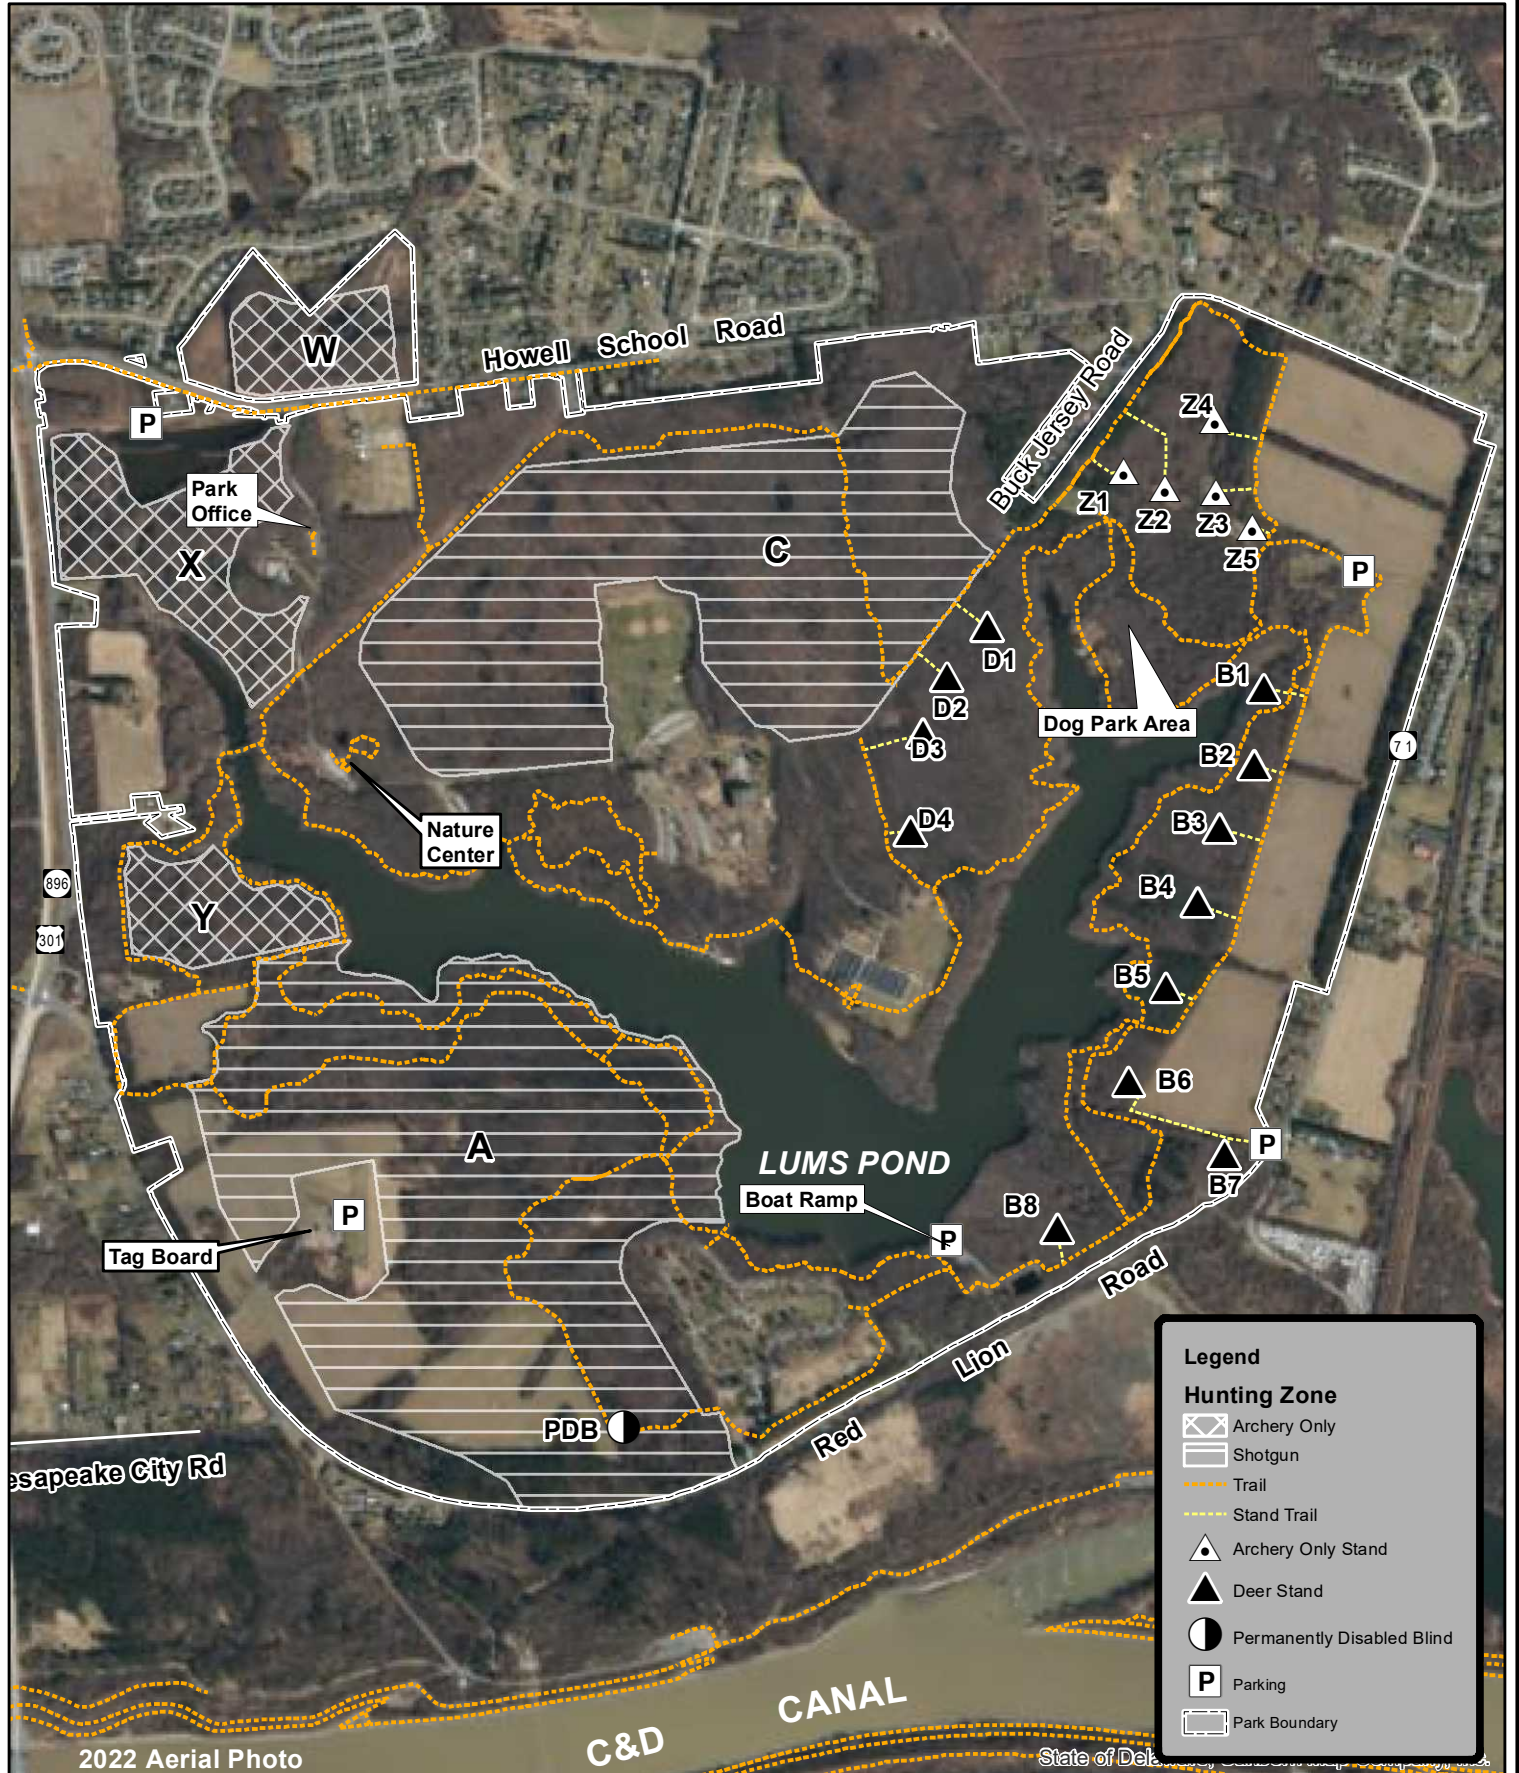

Lums Pond State Park Hunting Map 2023-24

Legend

Hunting Zone

- Archery Only
- Shotgun
- Trail
- Stand Trail
- Archery Only Stand
- Deer Stand
- Permanently Disabled Blind
- Parking
- Park Boundary

2022 Aerial Photo