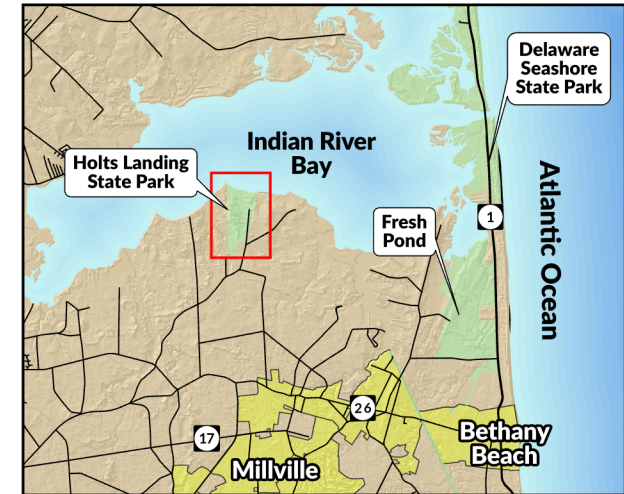

Holts Landing State Park

Location Map

Legend

- | | | |
|--------------------------------------------|-----------------|-------------------------|
| State Park Land | Parking | Fishing |
| Forested Park Land | Restrooms | Crabbing |
| Restricted Area | Picnic Pavilion | Clamming |
| Seasonal Clamming (Dec 1 to April 15 only) | Picnic Tables | Primitive Youth Camping |
| Municipalities | Horseshoe Pits | Playground |
| Buildings | Boat Launch | Kayak Launch |
| Parking | Soccer | Fire Pit |
| | | Observation Platform |
| | | |
| Trails | | |
| Sea Hawk Trail (1.3 miles) | | Connector Trail |
| Seahorse Trail (1.2 miles) | | Unnamed Trail |
| Seahorse/Sea Hawk Trail | | |