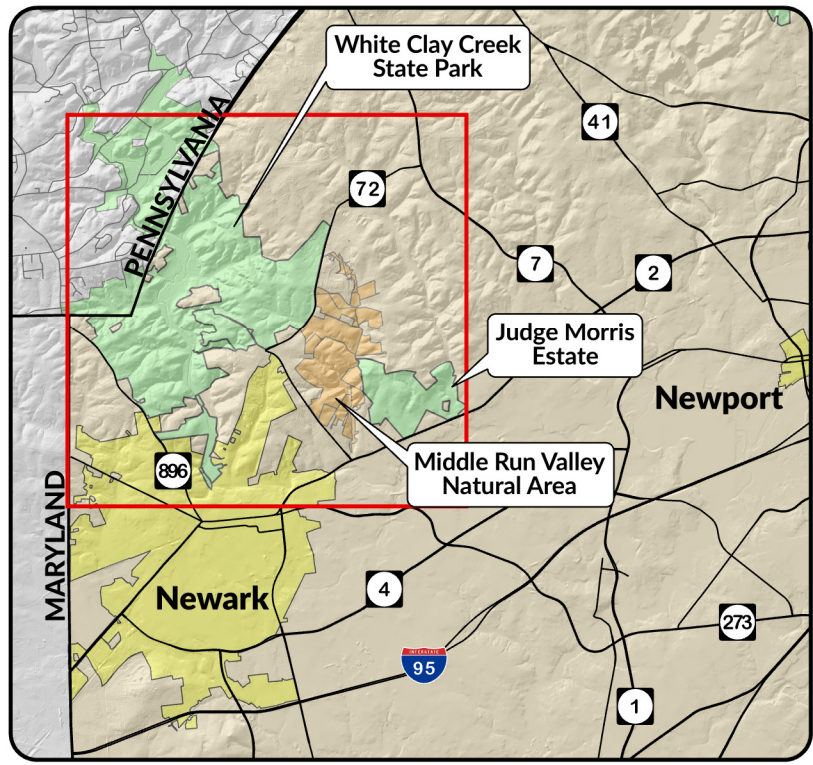

White Clay Creek State Park

Location Map

Legend

Base Information		Facilities	
	State Park Land		Parking
	White Clay Creek Preserve (Pennsylvania)		Information
	Forested Park Land		Restrooms
	County/City Parks		Picnic Pavilion
	University of Delaware		Picnic Tables
	City of Newark		Playground
	Building		Amphitheater
	Parking Areas		Youth Camping
	Restricted		Trail Head
	Dam		Disc Golf
	Roads		Horseshoes
	ArcCorner Monument		Volleyball Court
	Mason-Dixon Historic Site		Fishing
	Tri-State Monument		Water Station
	Contours (20ft Intervals)		PA Park Office and Nature Center
	Highest Point in the Park		Hayride
			Bike Repair Station
			Accessible

Map Updated: December 2022