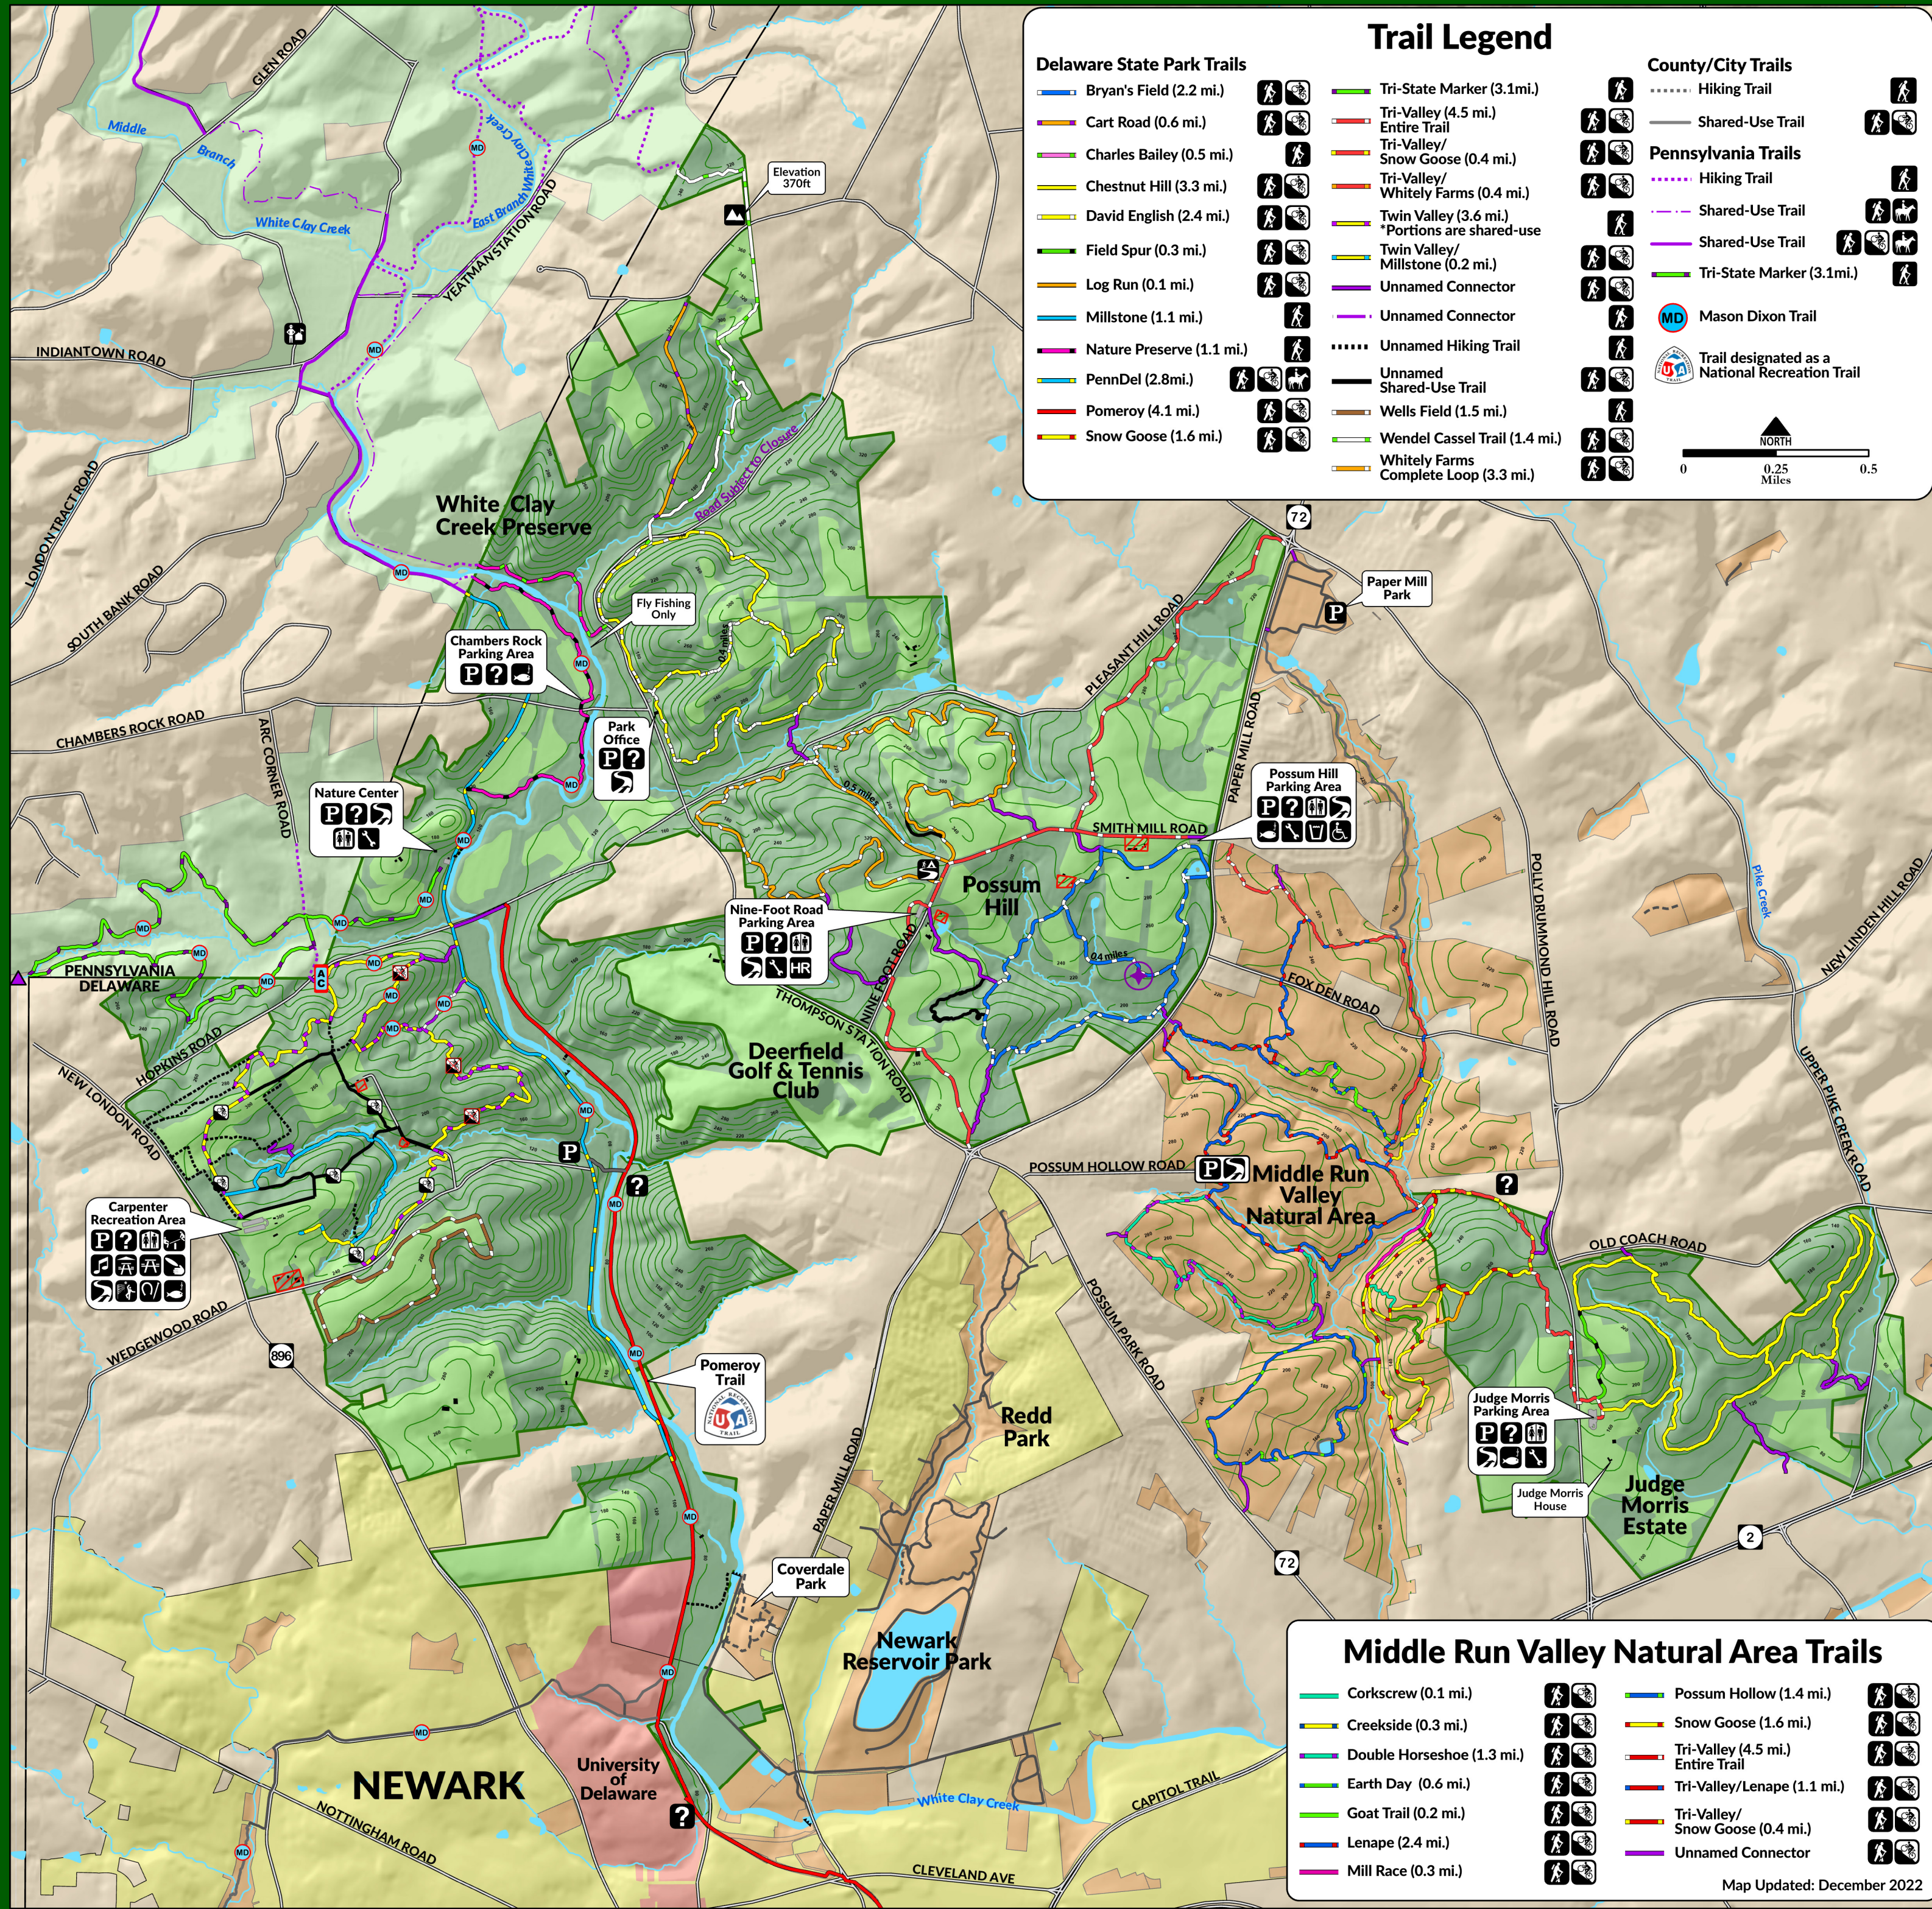

White Clay Creek State Park

Location Map

Legend

Base Information		Facilities	
	State Park Land		Parking
	White Clay Creek Preserve (Pennsylvania)		Information
	Forested Park Land		Restrooms
	County/City Parks		Picnic Pavilion
	University of Delaware		Picnic Tables
	City of Newark		Playground
	Building		Amphitheater
	Parking Areas		Youth Camping
	Restricted		Trail Head
	Dam		Disc Golf
	Roads		Horseshoes
	ArcCorner Monument		Volleyball Court
	Mason-Dixon Historic Site		Fishing
	Tri-State Monument		Water Station
	Contours (20ft Intervals)		PA Park Office and Nature Center
	Highest Point in the Park		Hayride
			Bike Repair Station
			Accessible

Map Updated: December 2022