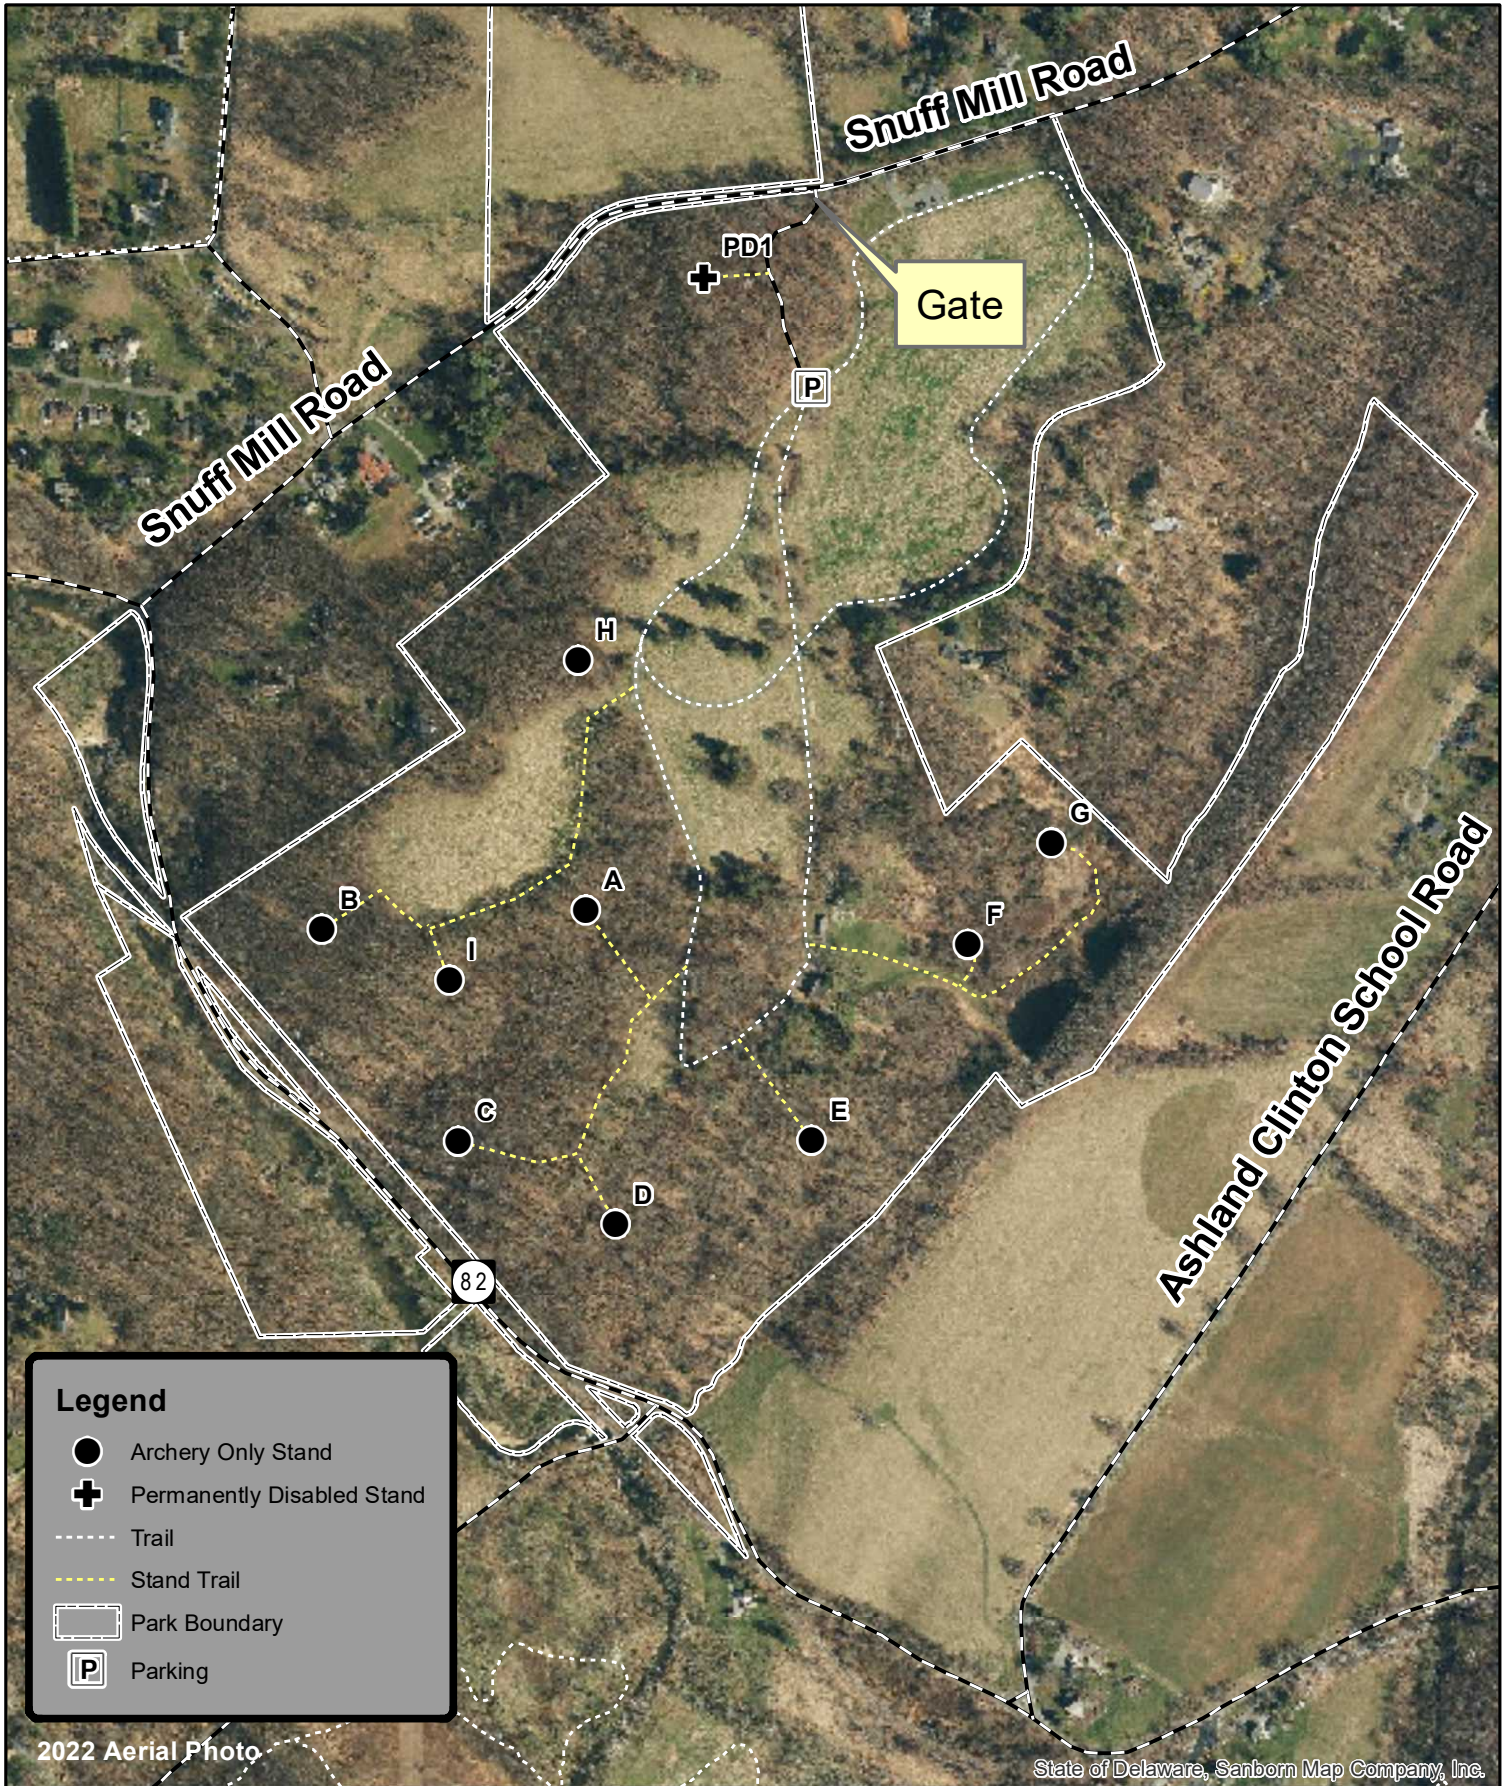

# Auburn Valley State Park Hunting Map - Overseas Farm 2023-24

**Legend**

- Archery Only Stand
- ⊕ Permanently Disabled Stand
- - - - Trail
- - - - Stand Trail
- ▭ Park Boundary
- Ⓟ Parking

2022 Aerial Photo

State of Delaware, Sanborn Map Company, Inc.