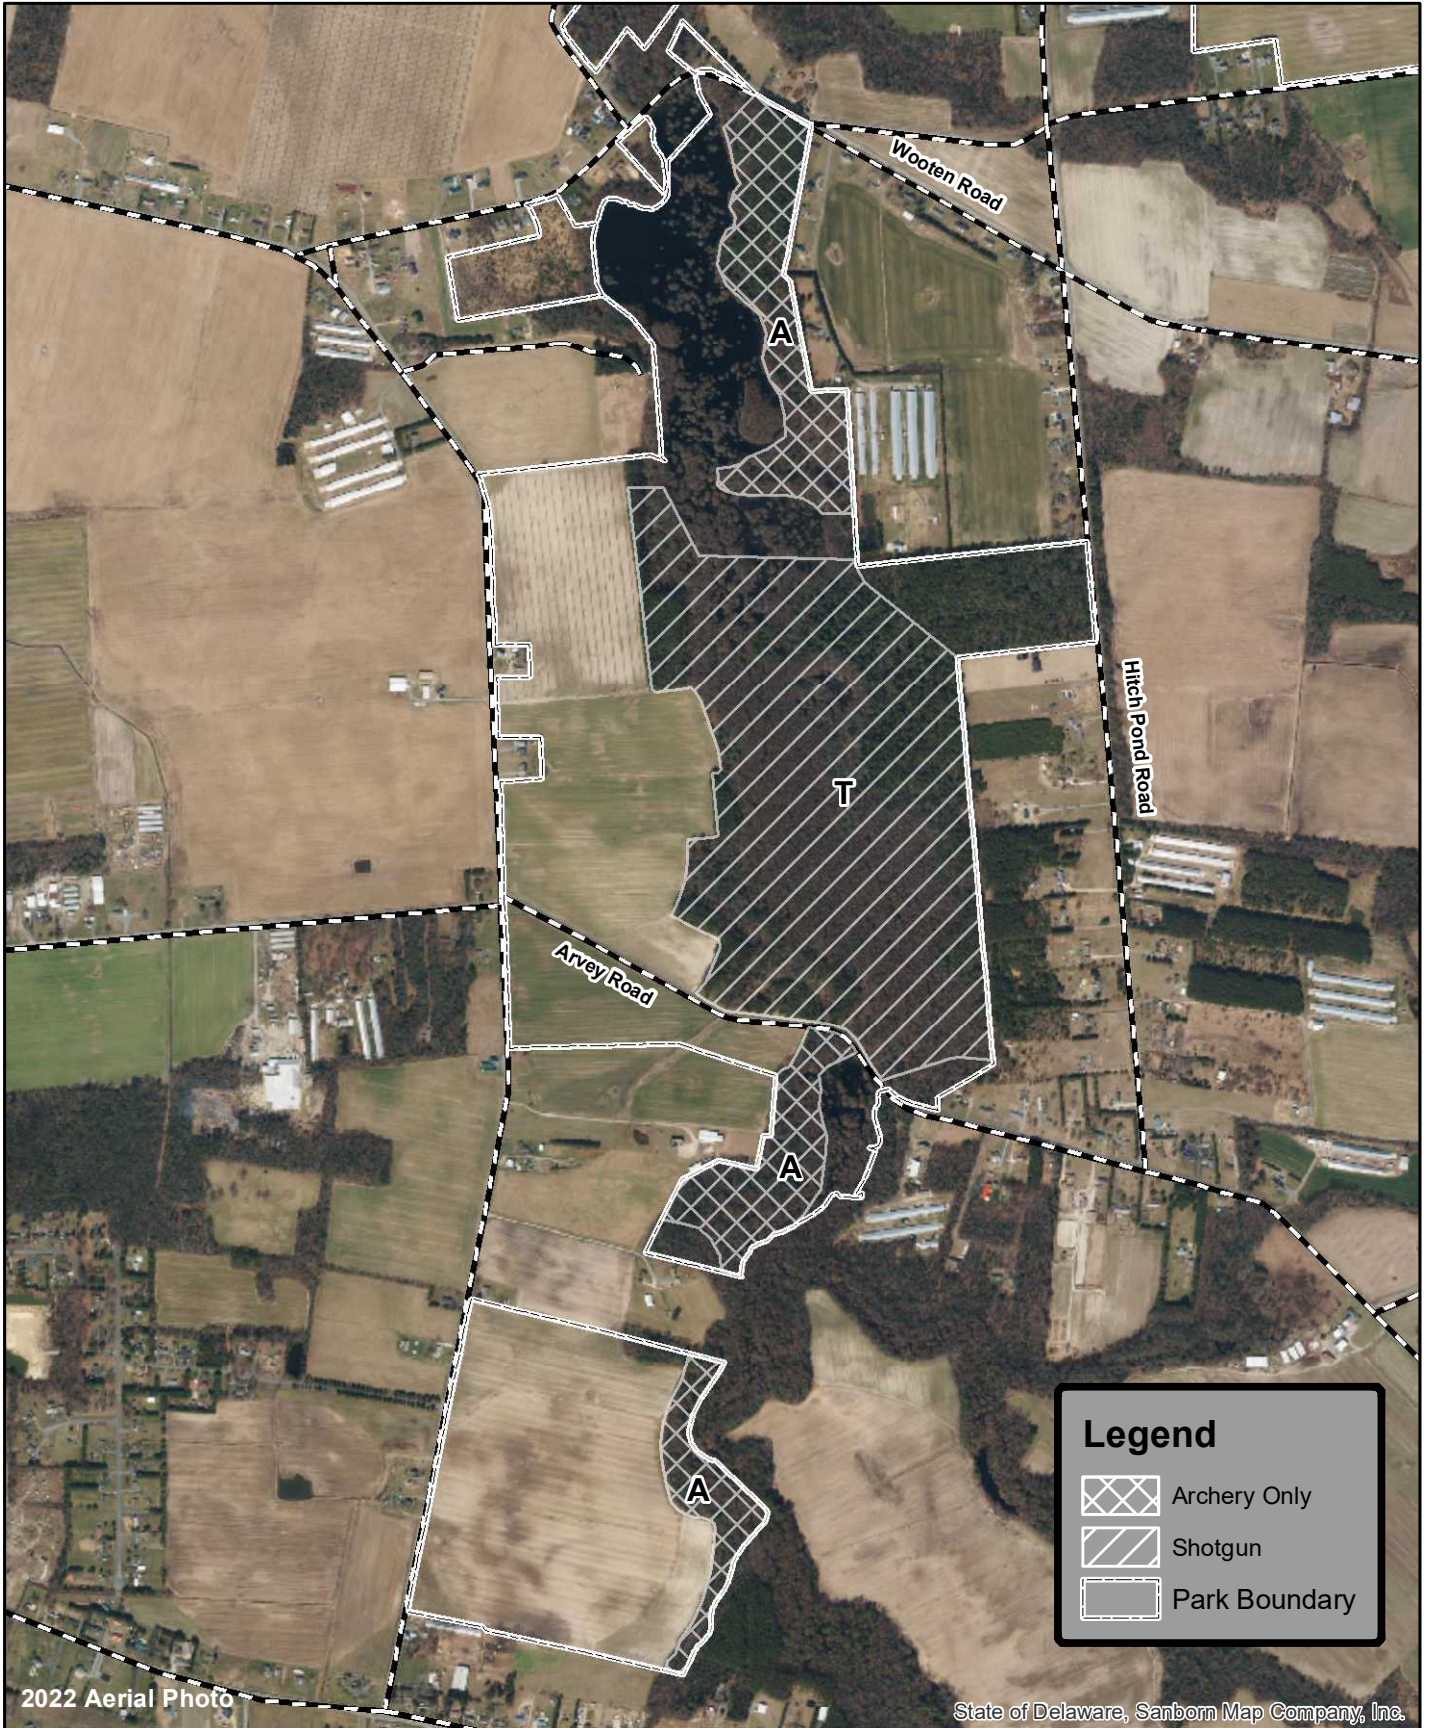

# Trap Pond State Park Trussum Pond Hunting Map 2023-24

**Legend**

- Archery Only
- Shotgun
- Park Boundary

2022 Aerial Photo

State of Delaware, Sanborn Map Company, Inc.

Updated May 26, 2023  
Environmental Stewardship Program  
Division of Parks and Recreation