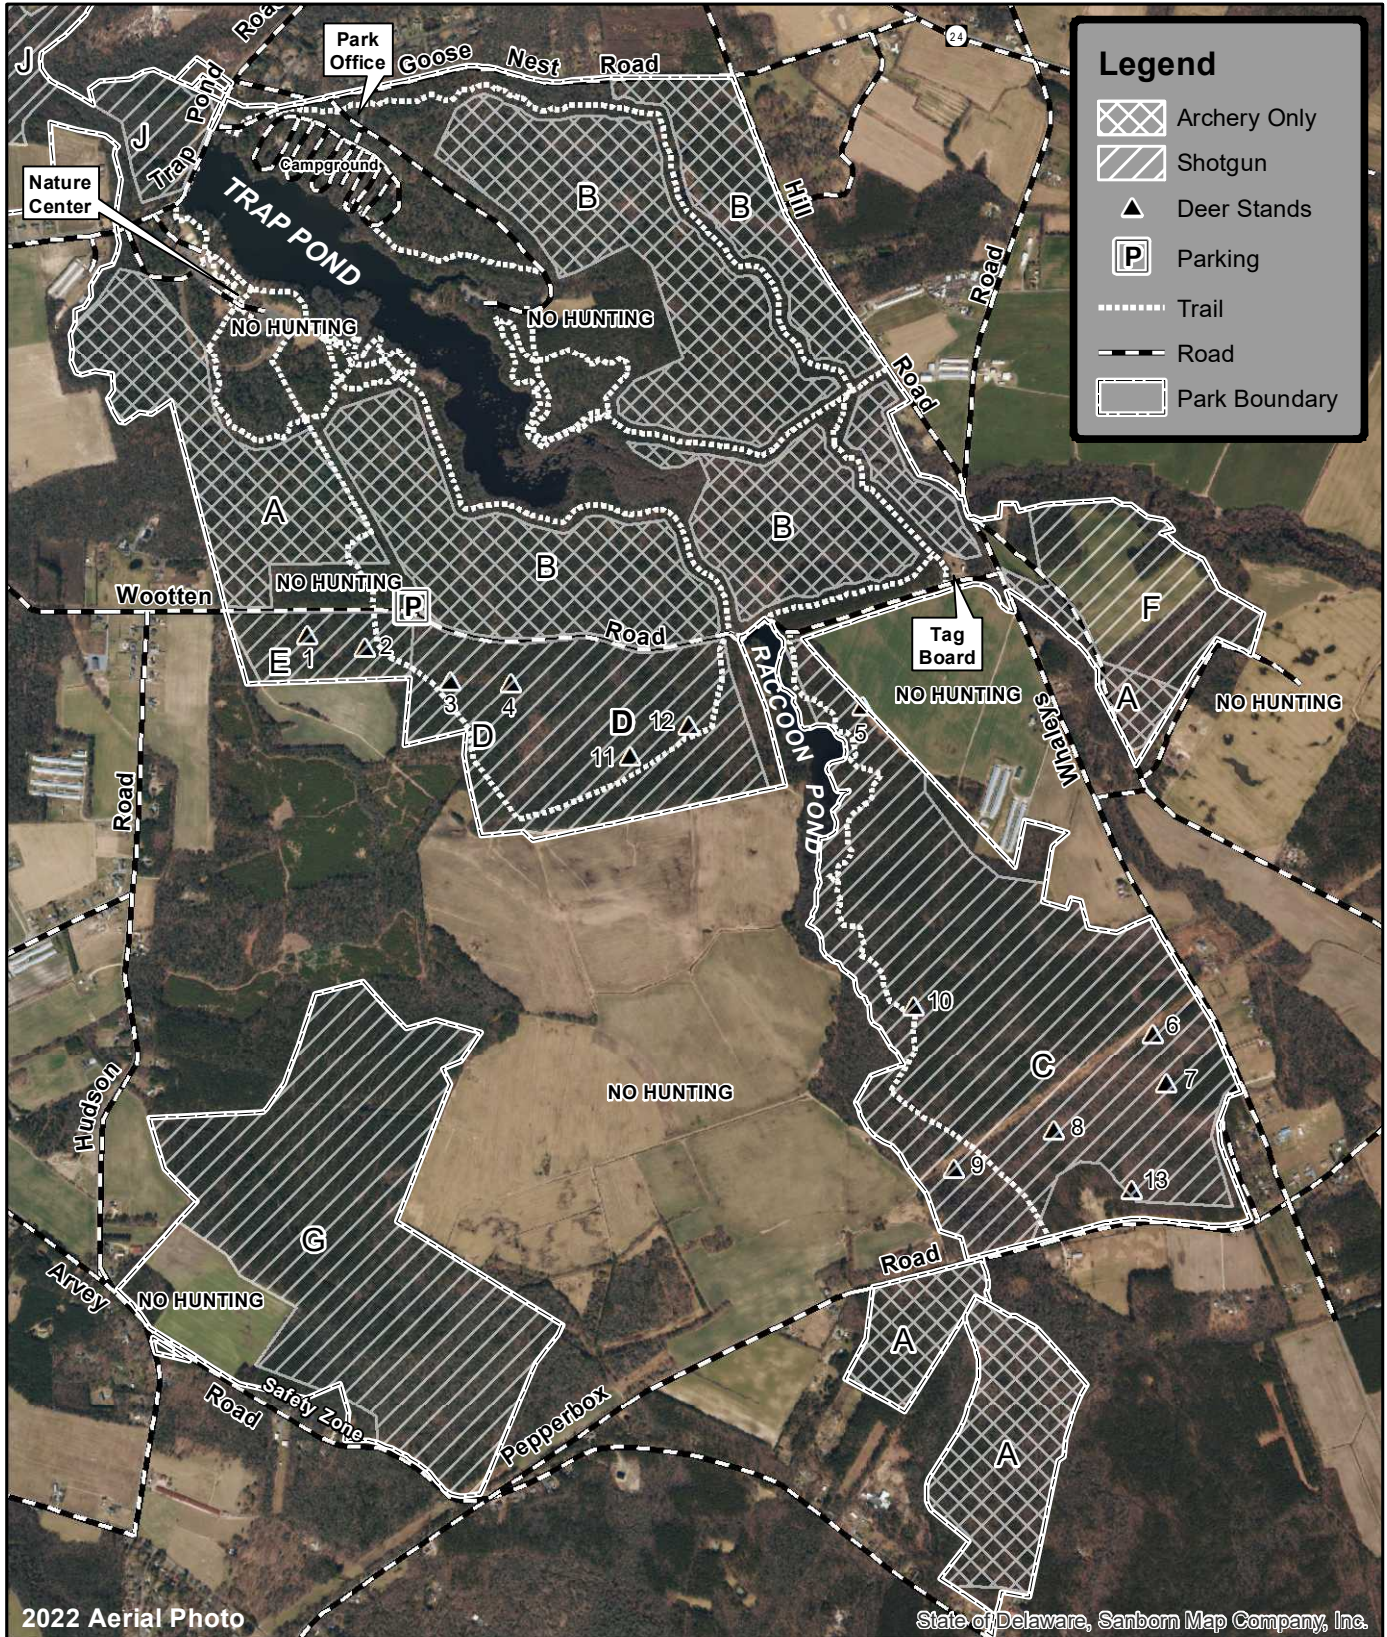

Trap Pond State Park Hunting Map 2023-24 (Zones A-G)

Legend

- Archery Only
- Shotgun
- Deer Stands
- Parking
- Trail
- Road
- Park Boundary

2022 Aerial Photo

State of Delaware, Sanborn Map Company, Inc.

Updated May 26, 2023
Environmental Stewardship Program
Division of Parks and Recreation