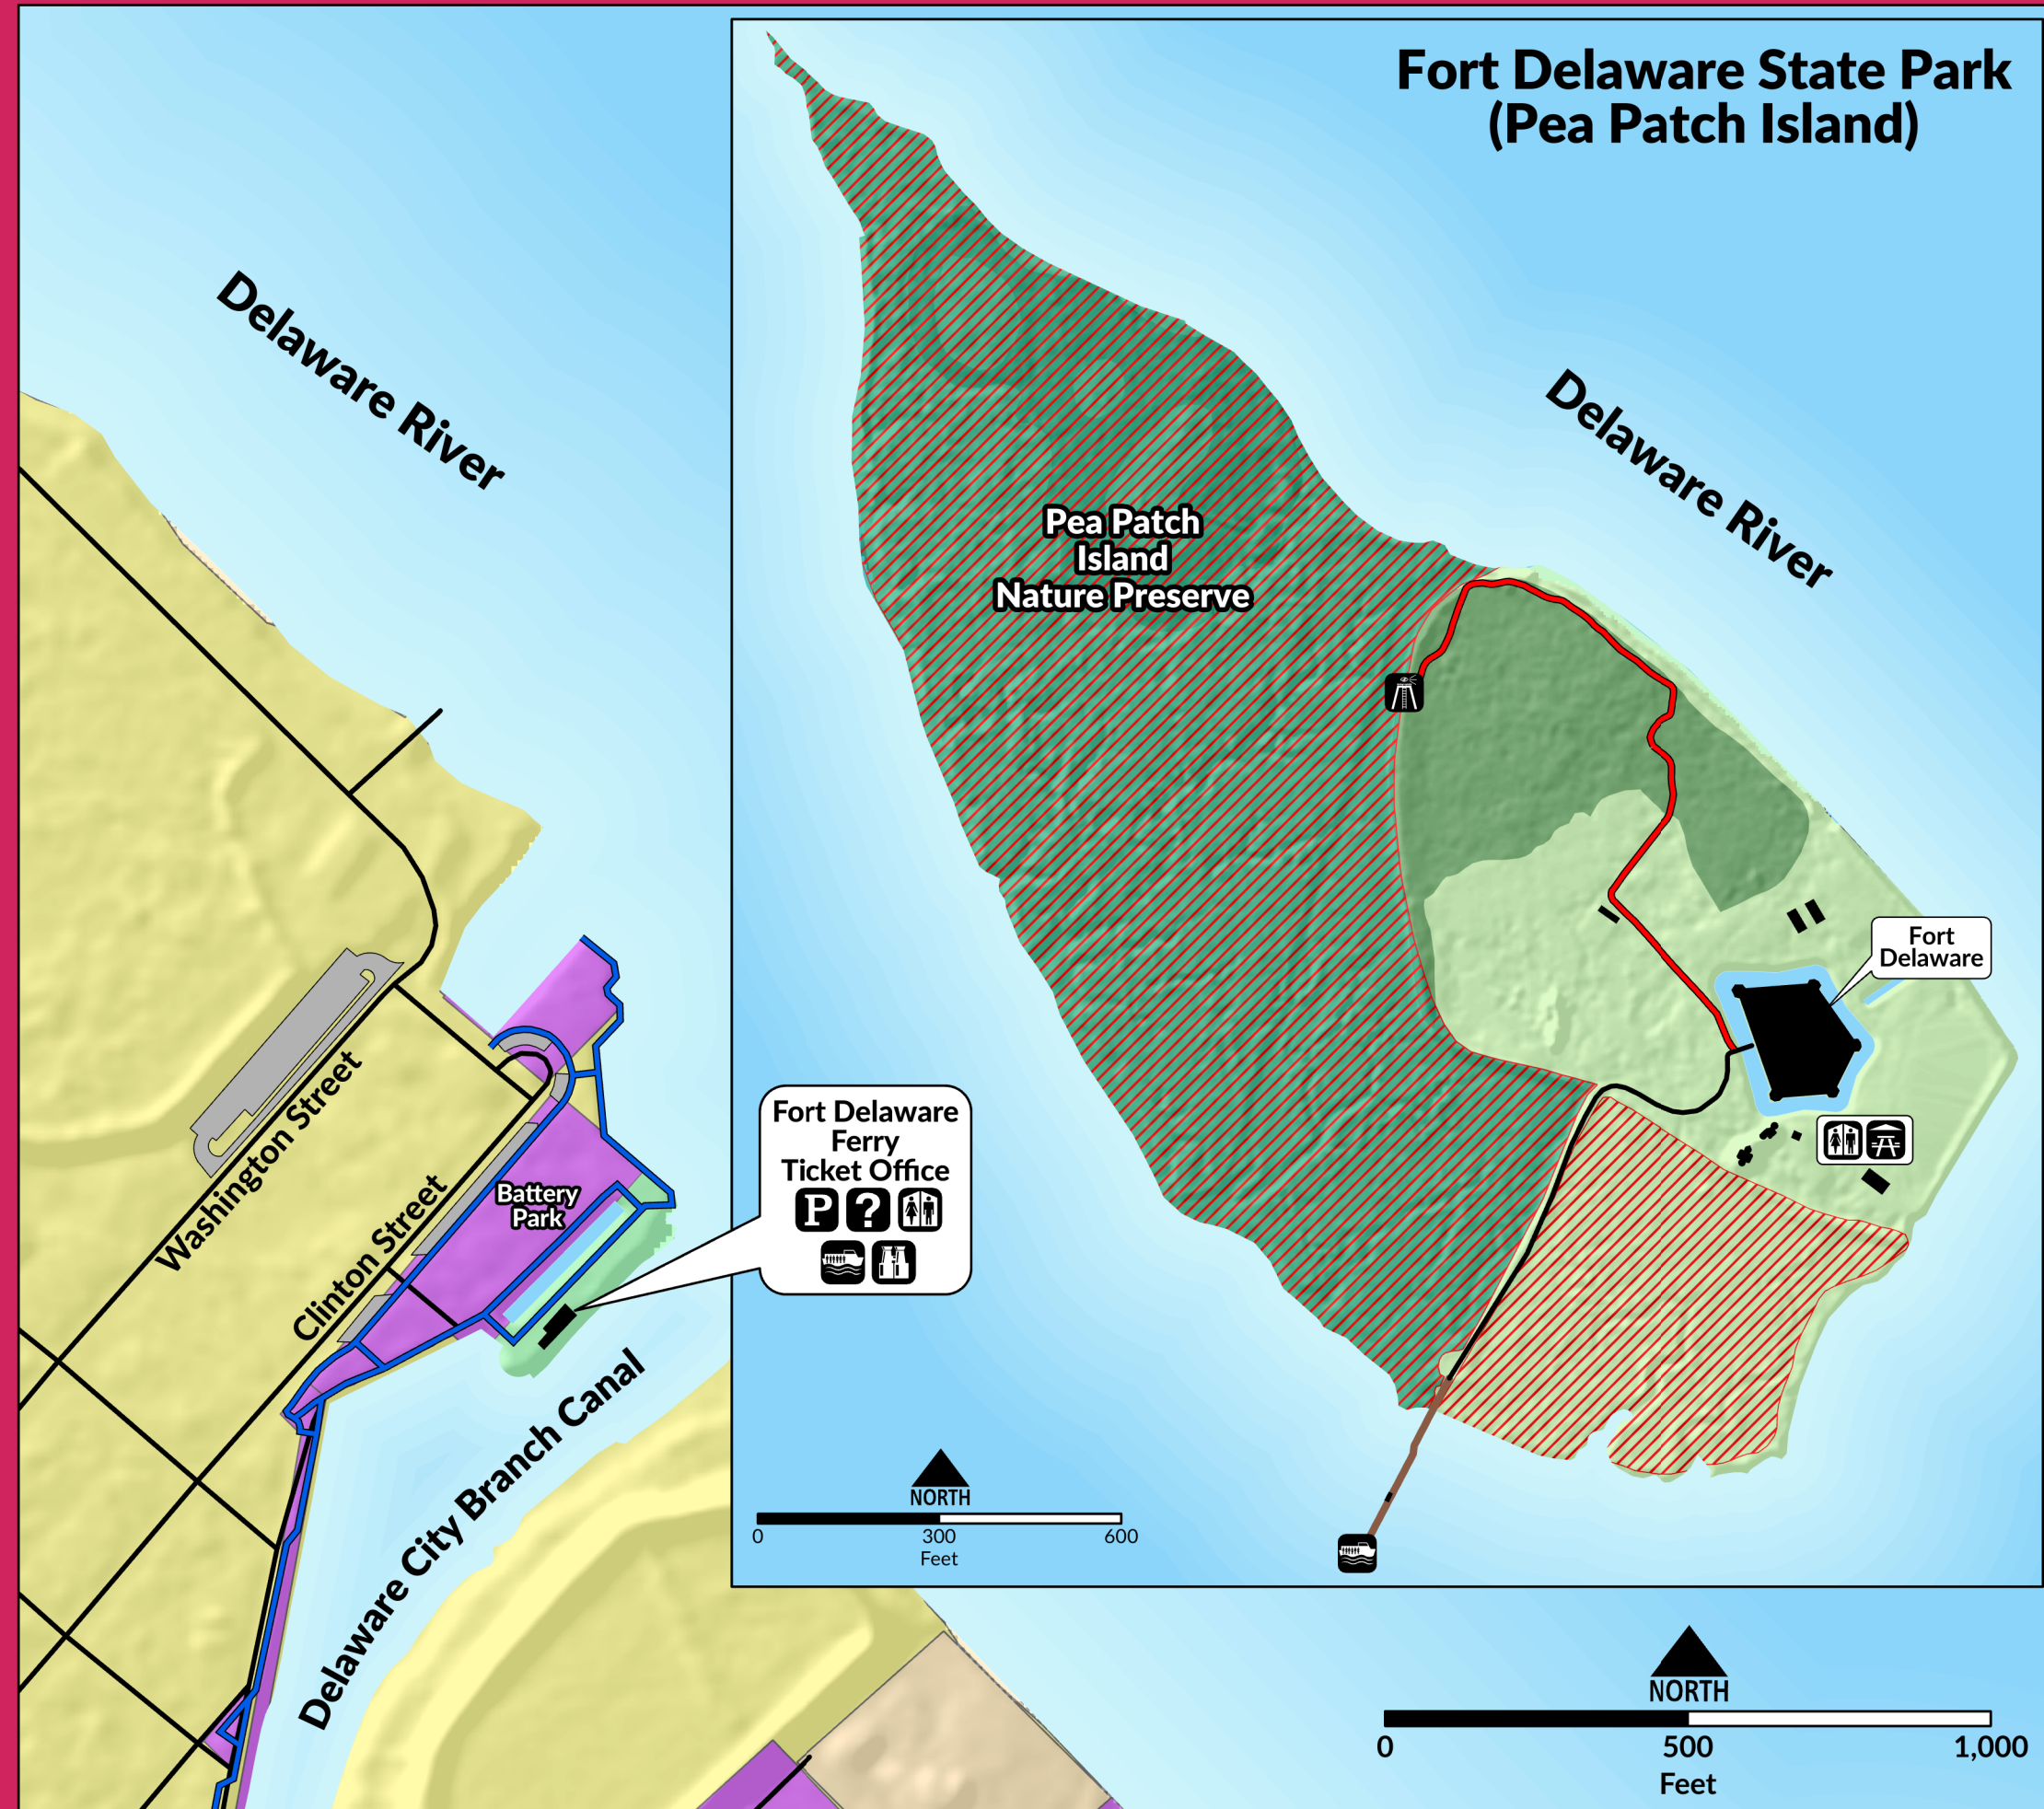

Fort Delaware State Park

Location Map

Legend

- | | |
|----------------------------------|---------------------|
| State Park Land | Roads |
| Forested Park Land | Parking |
| Municipal Lands | Restrooms |
| Pea Patch Island Nature Preserve | Information |
| Building | Picnic Pavilion |
| Parking | Scenic Overlook |
| Restricted Area | Observation Tower |
| Municipalities | Fort Delaware Ferry |
-
- ### Trails
- | | | | |
|-----------------------------|--|----------------------------------|--|
| Prison Camp Trail (0.6 mi.) | | Delaware City Promenade (0.8mi.) | |
|-----------------------------|--|----------------------------------|--|

Fort Delaware Ferry Ticket Office