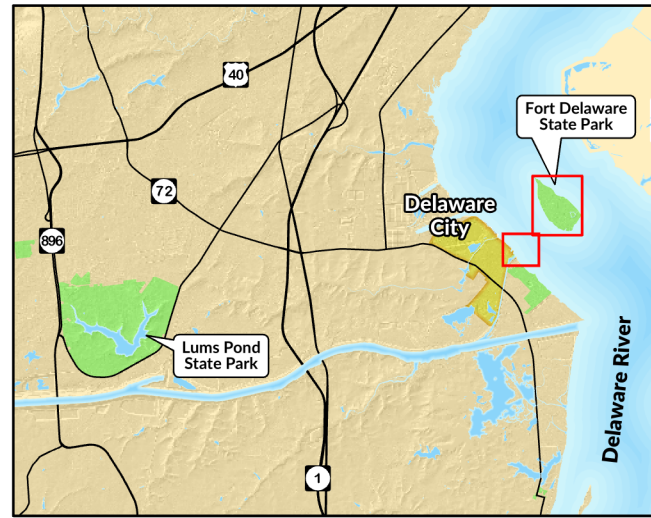

Fort Delaware State Park

Location Map

Legend

- | | |
|----------------------------------|---------------------|
| State Park Land | Roads |
| Forested Park Land | Parking |
| Municipal Lands | Restrooms |
| Pea Patch Island Nature Preserve | Information |
| Building | Picnic Pavilion |
| Parking | Scenic Overlook |
| Restricted Area | Observation Tower |
| Municipalities | Fort Delaware Ferry |
-
- ### Trails
- | | | | |
|-----------------------------|--|----------------------------------|--|
| Prison Camp Trail (0.6 mi.) | | Delaware City Promenade (0.8mi.) | |
|-----------------------------|--|----------------------------------|--|