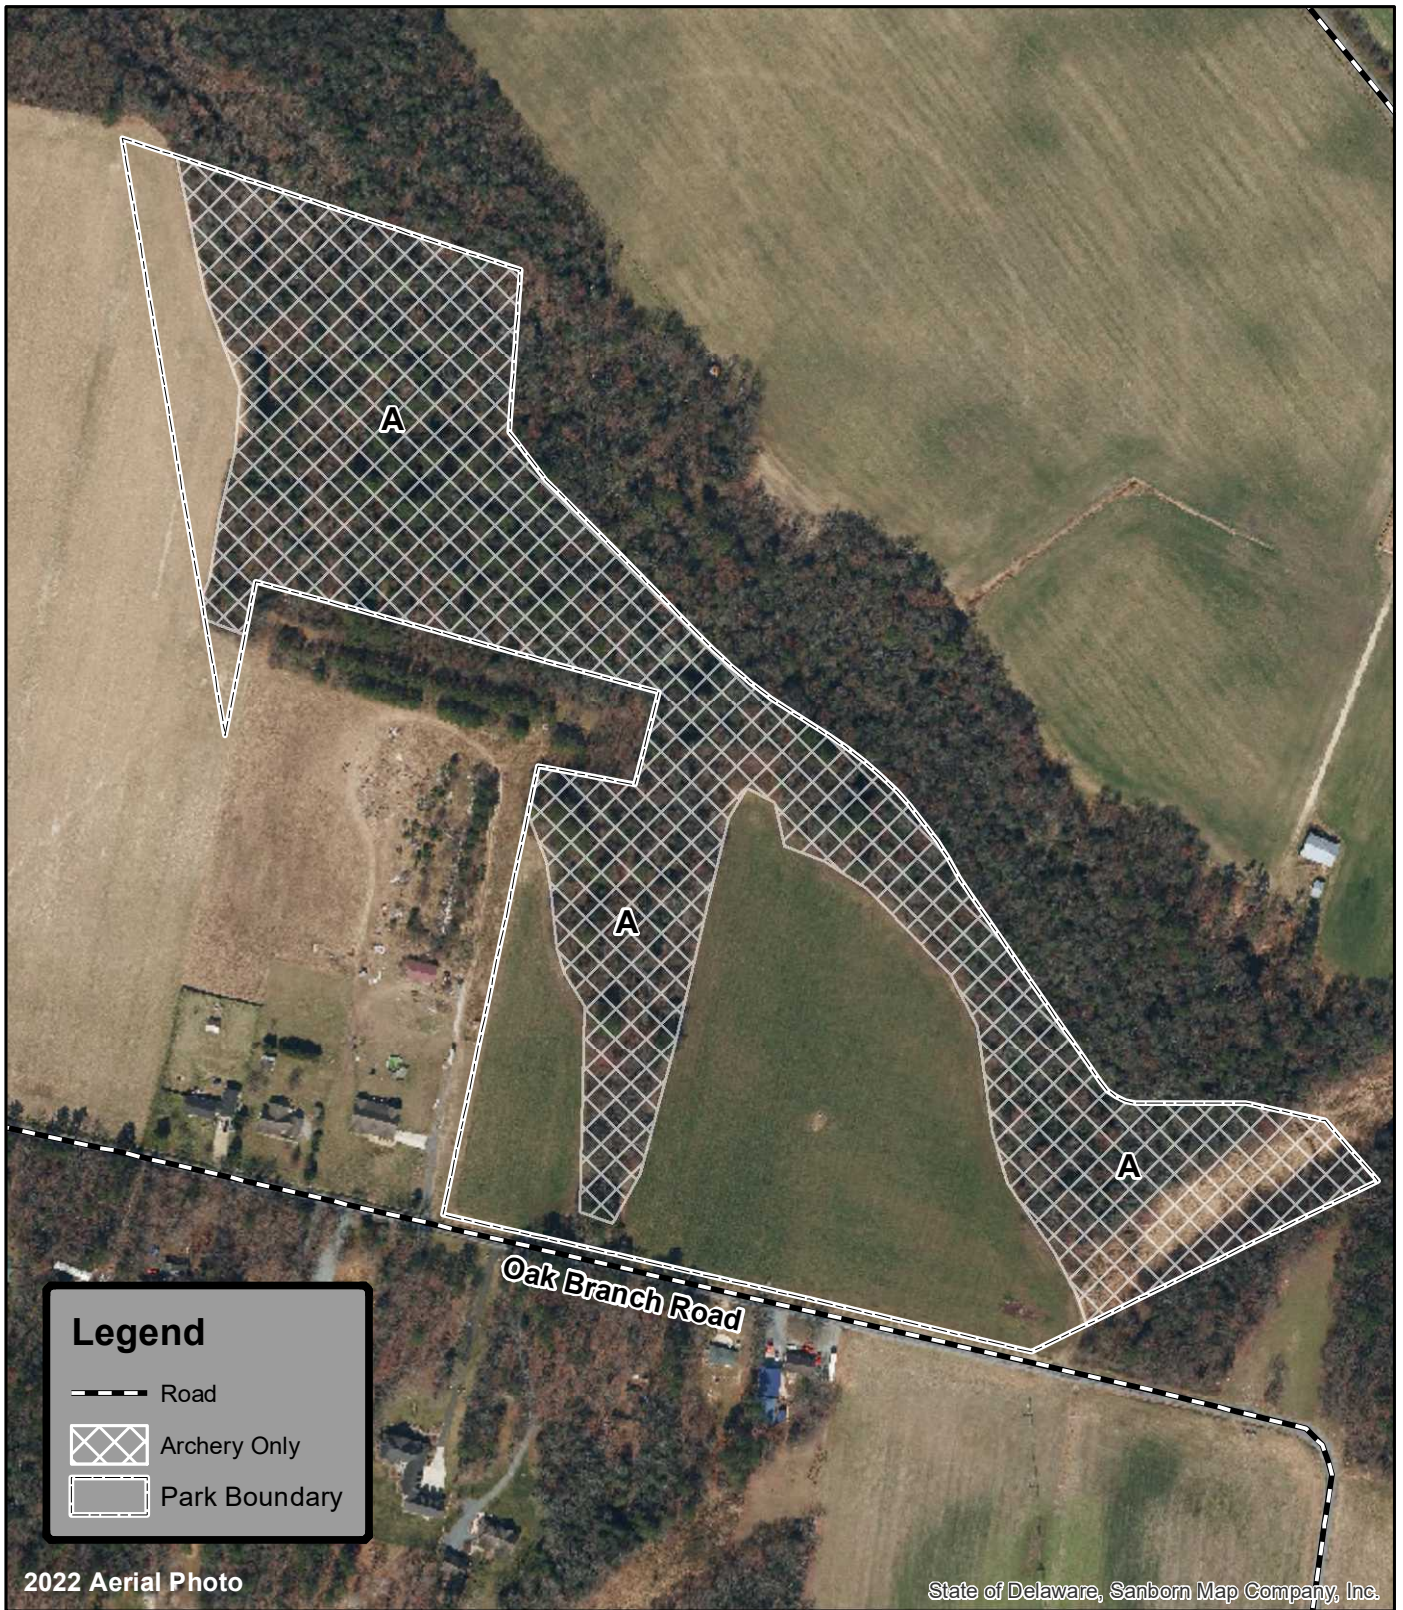

# Trap Pond State Park

## Morris Branch Tract Hunting Map 2023-24

Updated May 5, 2022  
Environmental Stewardship Program  
Division of Parks & Recreation