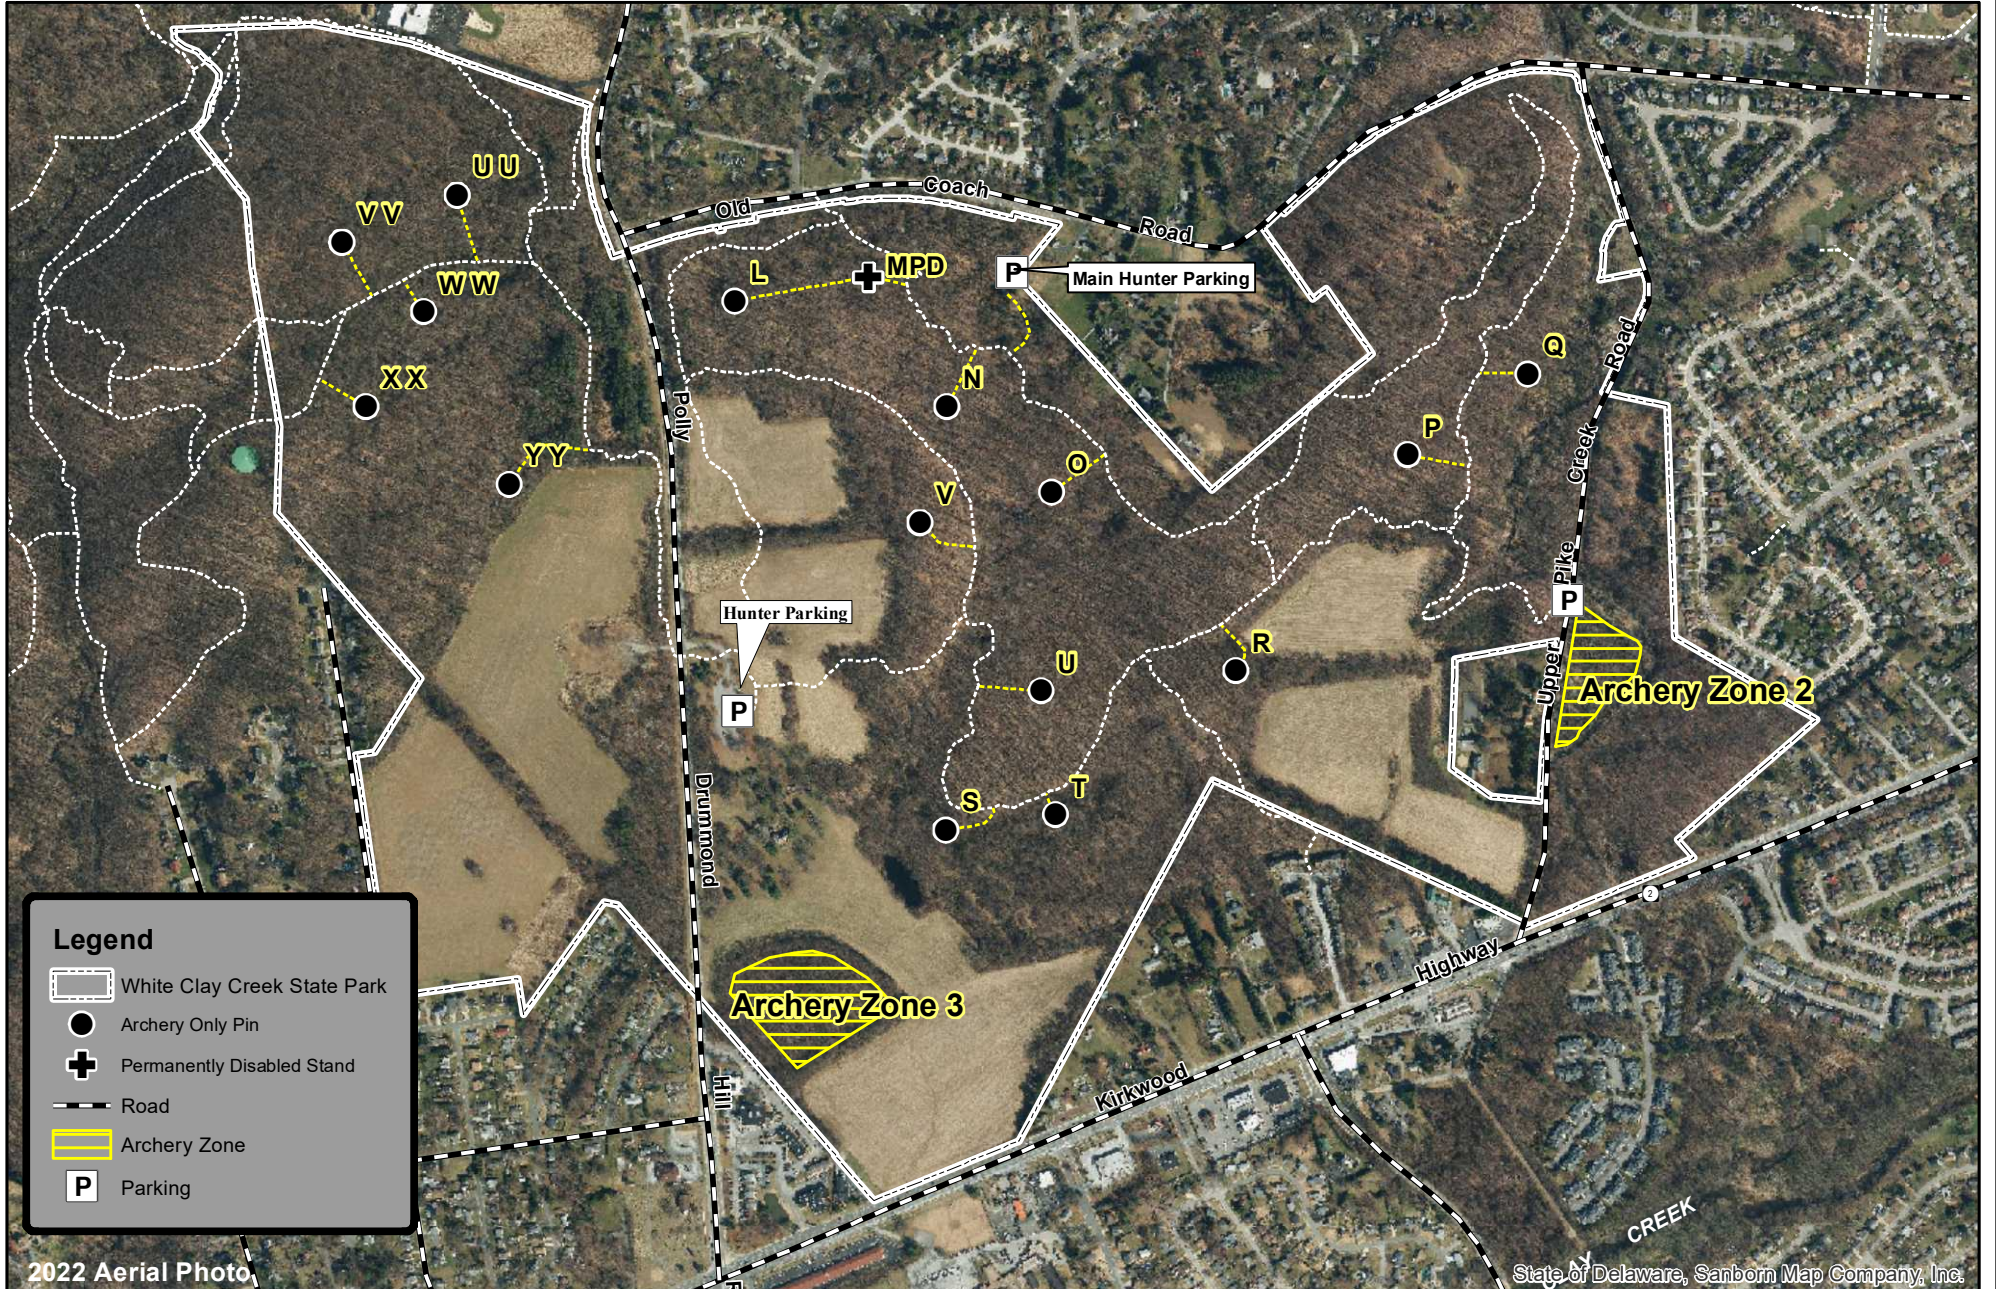

White Clay Creek State Park Judge Morris Estate Hunting Map 2023-24

Legend

- White Clay Creek State Park
- Archery Only Pin
- Permanently Disabled Stand
- Road
- Archery Zone
- Parking

2022 Aerial Photo
Updated May 26, 2023
Environmental Stewardship Program
Division of Parks and Recreation

State of Delaware, Sanborn Map Company, Inc.