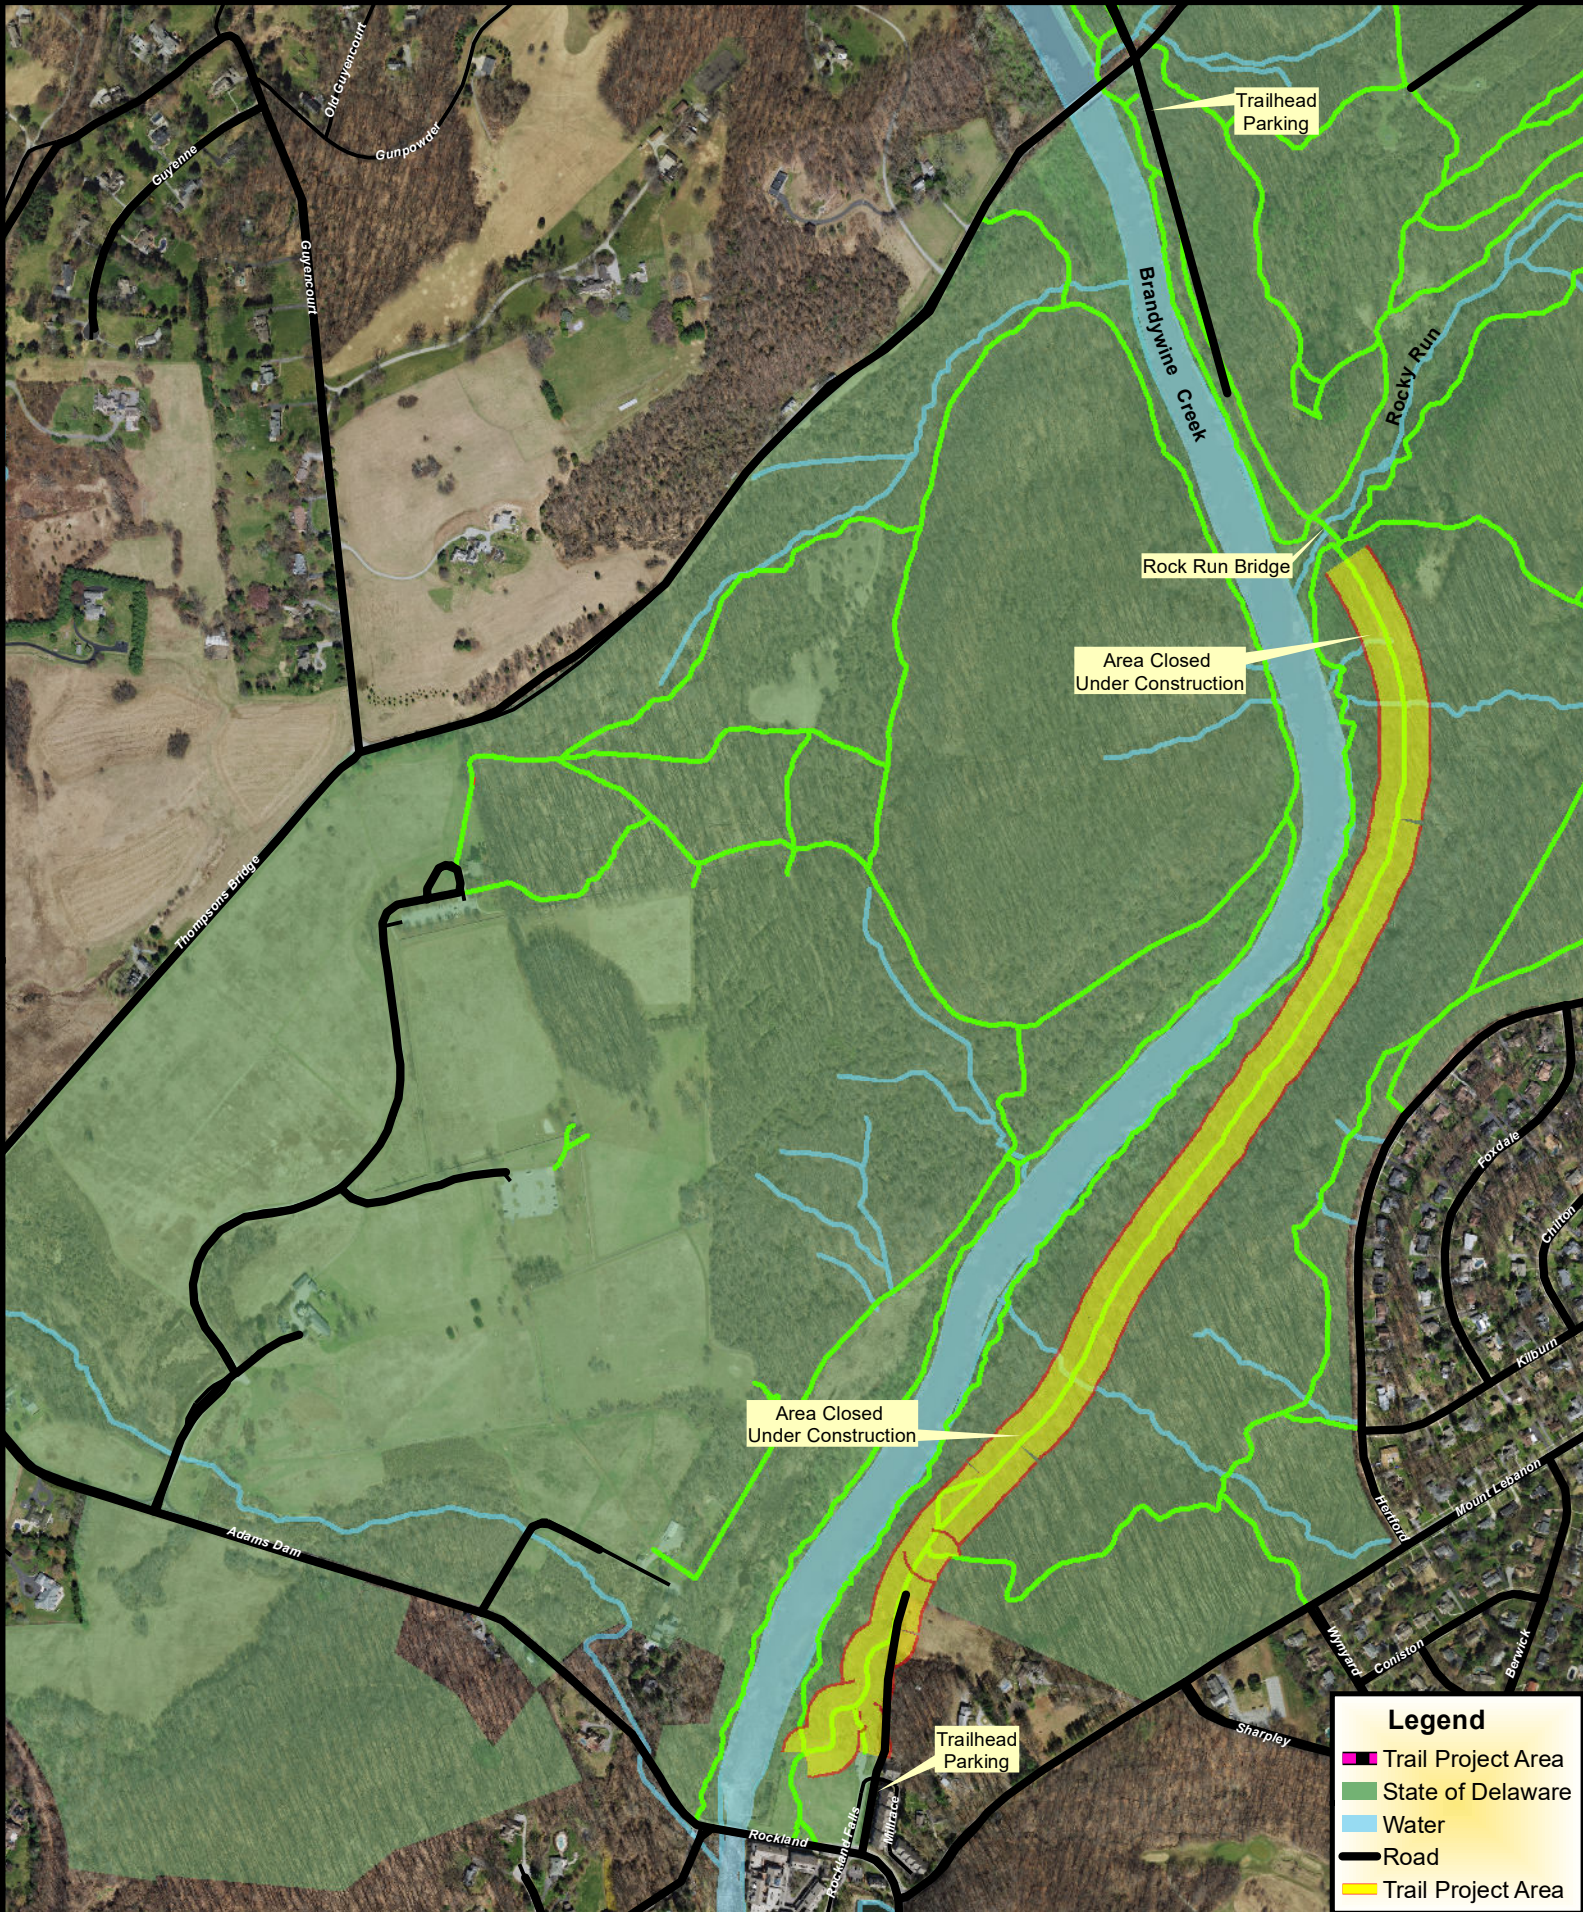

Brandywine Creek State Park

Brandywine Trail Reconstruction Project

Legend

- Trail Project Area
- State of Delaware
- Water
- Road
- Trail Project Area