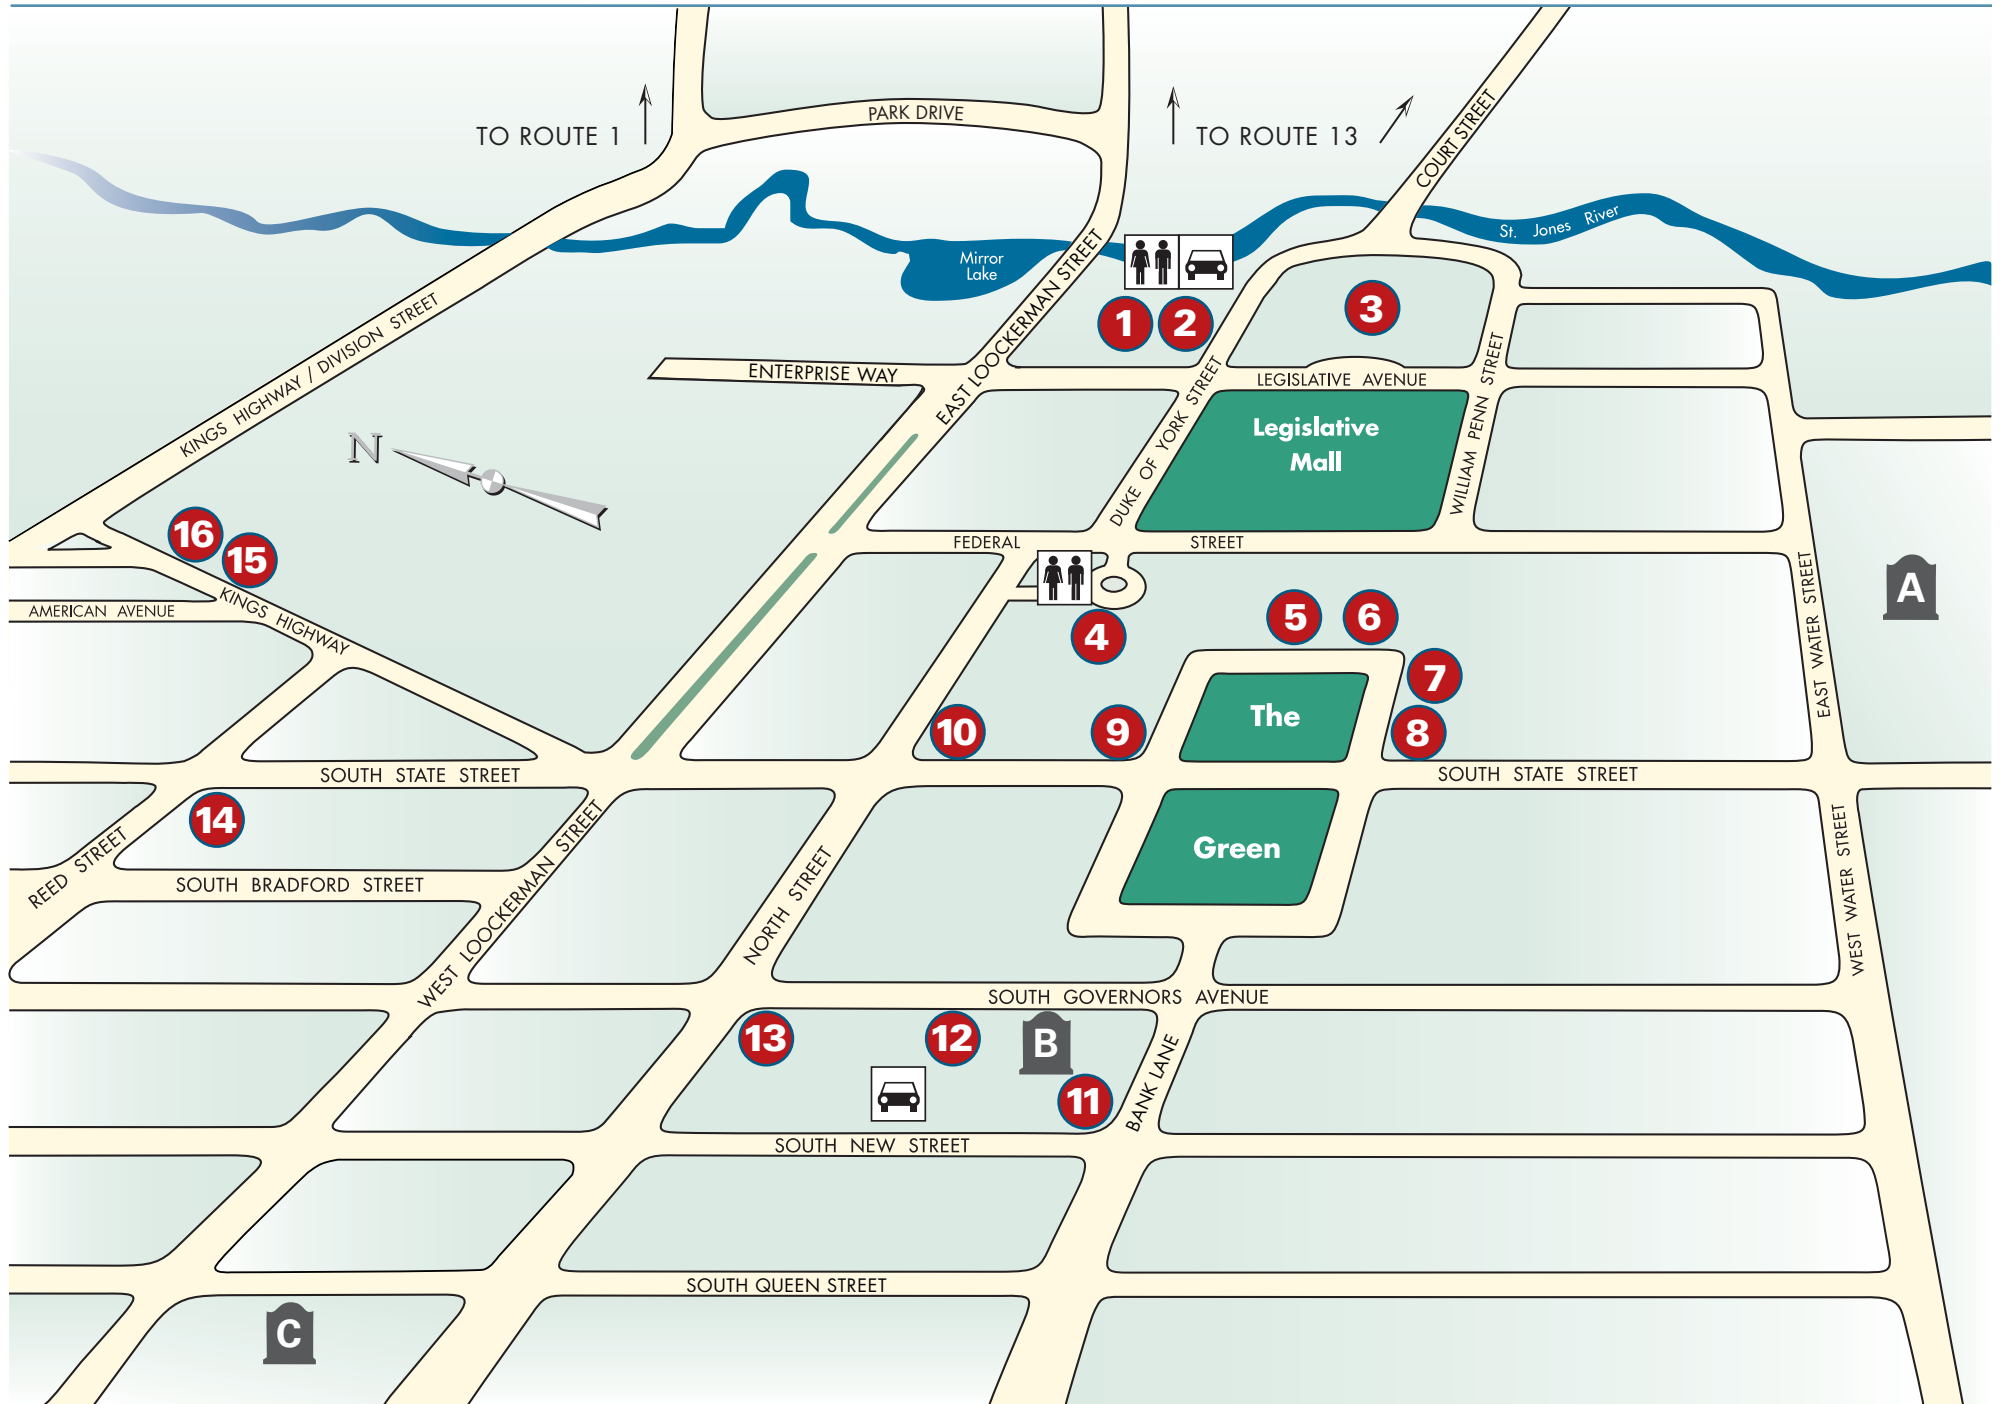

# First State Heritage Park

- 1** First State Heritage Park Welcome Center & Galleries
- 2** Delaware Public Archives
- 3** Legislative Hall: The State Capitol
- 4** Biggs Museum of American Art
- 5** The Old State House
- 6** Delaware Supreme Court
- 7** John Bell House

- 8** Kent County Courthouse
- 9** Site of the Golden Fleece Tavern
- 10** Constitution Park
- 11** Johnson Victrola Museum
- 12** Old Brick Church
- 13** Reith Hall
- 14** Rose Cottage
- 15** Woodburn
- 16** Hall House

### Historic Cemeteries:

- A** Christ Episcopal Churchyard
- B** Presbyterian Cemetery
- C** Old Methodist Cemetery

-  *Public Restrooms*
-  *Free all-day parking*