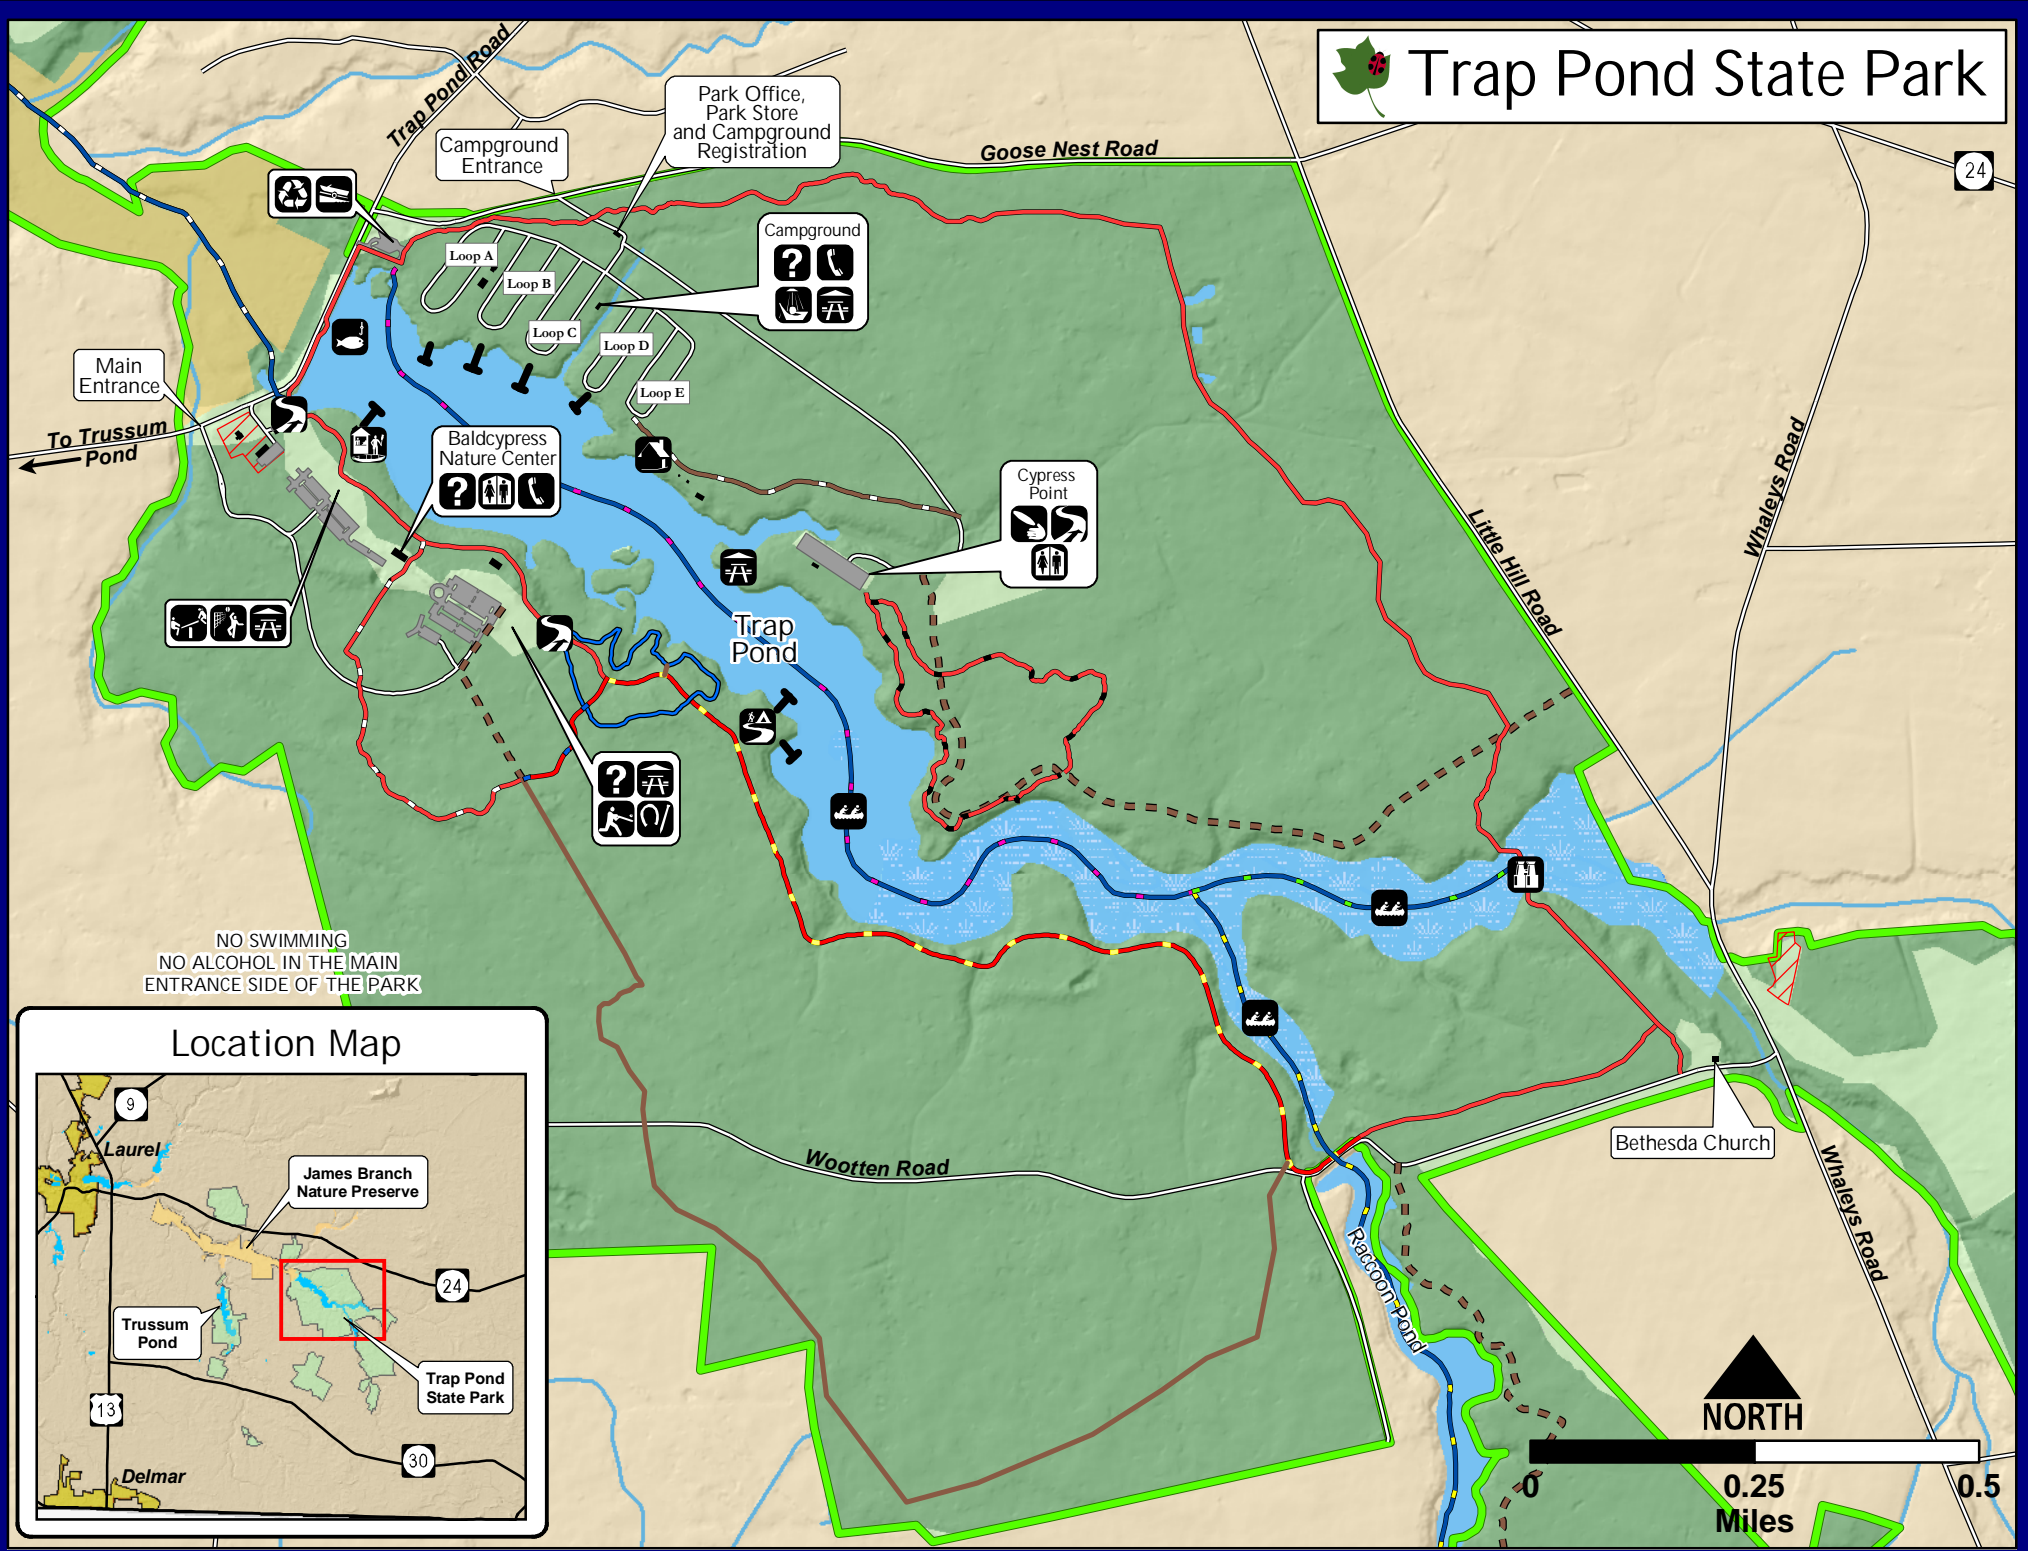

Trap Pond State Park

NO SWIMMING
NO ALCOHOL IN THE MAIN
ENTRANCE SIDE OF THE PARK