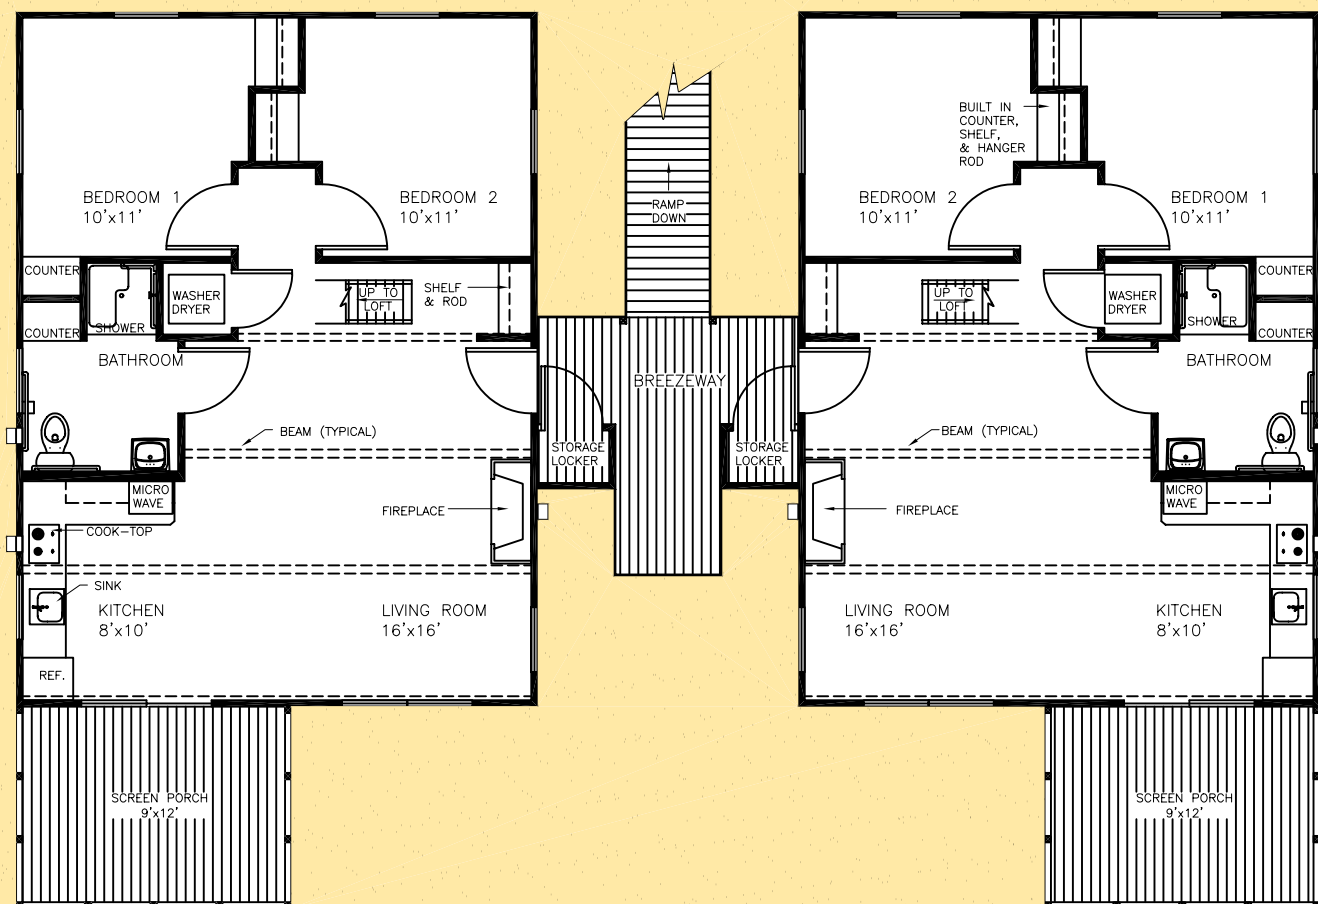

New rental cottages near the Indian River Inlet Marina will be available in the Spring of 2004. Each half of these accessible duplex units will have over 900 square feet of living space. There is a full kitchen, bath, washer and dryer, two private bedrooms, and a loft for the kids. Enjoy views to the inlet from the screen porch. There is even a fireplace for those cool evenings and off-season getaways. You will forget that you are within minutes of the crowded resort areas when you relax here in this natural setting within Delaware Seashore State Park.