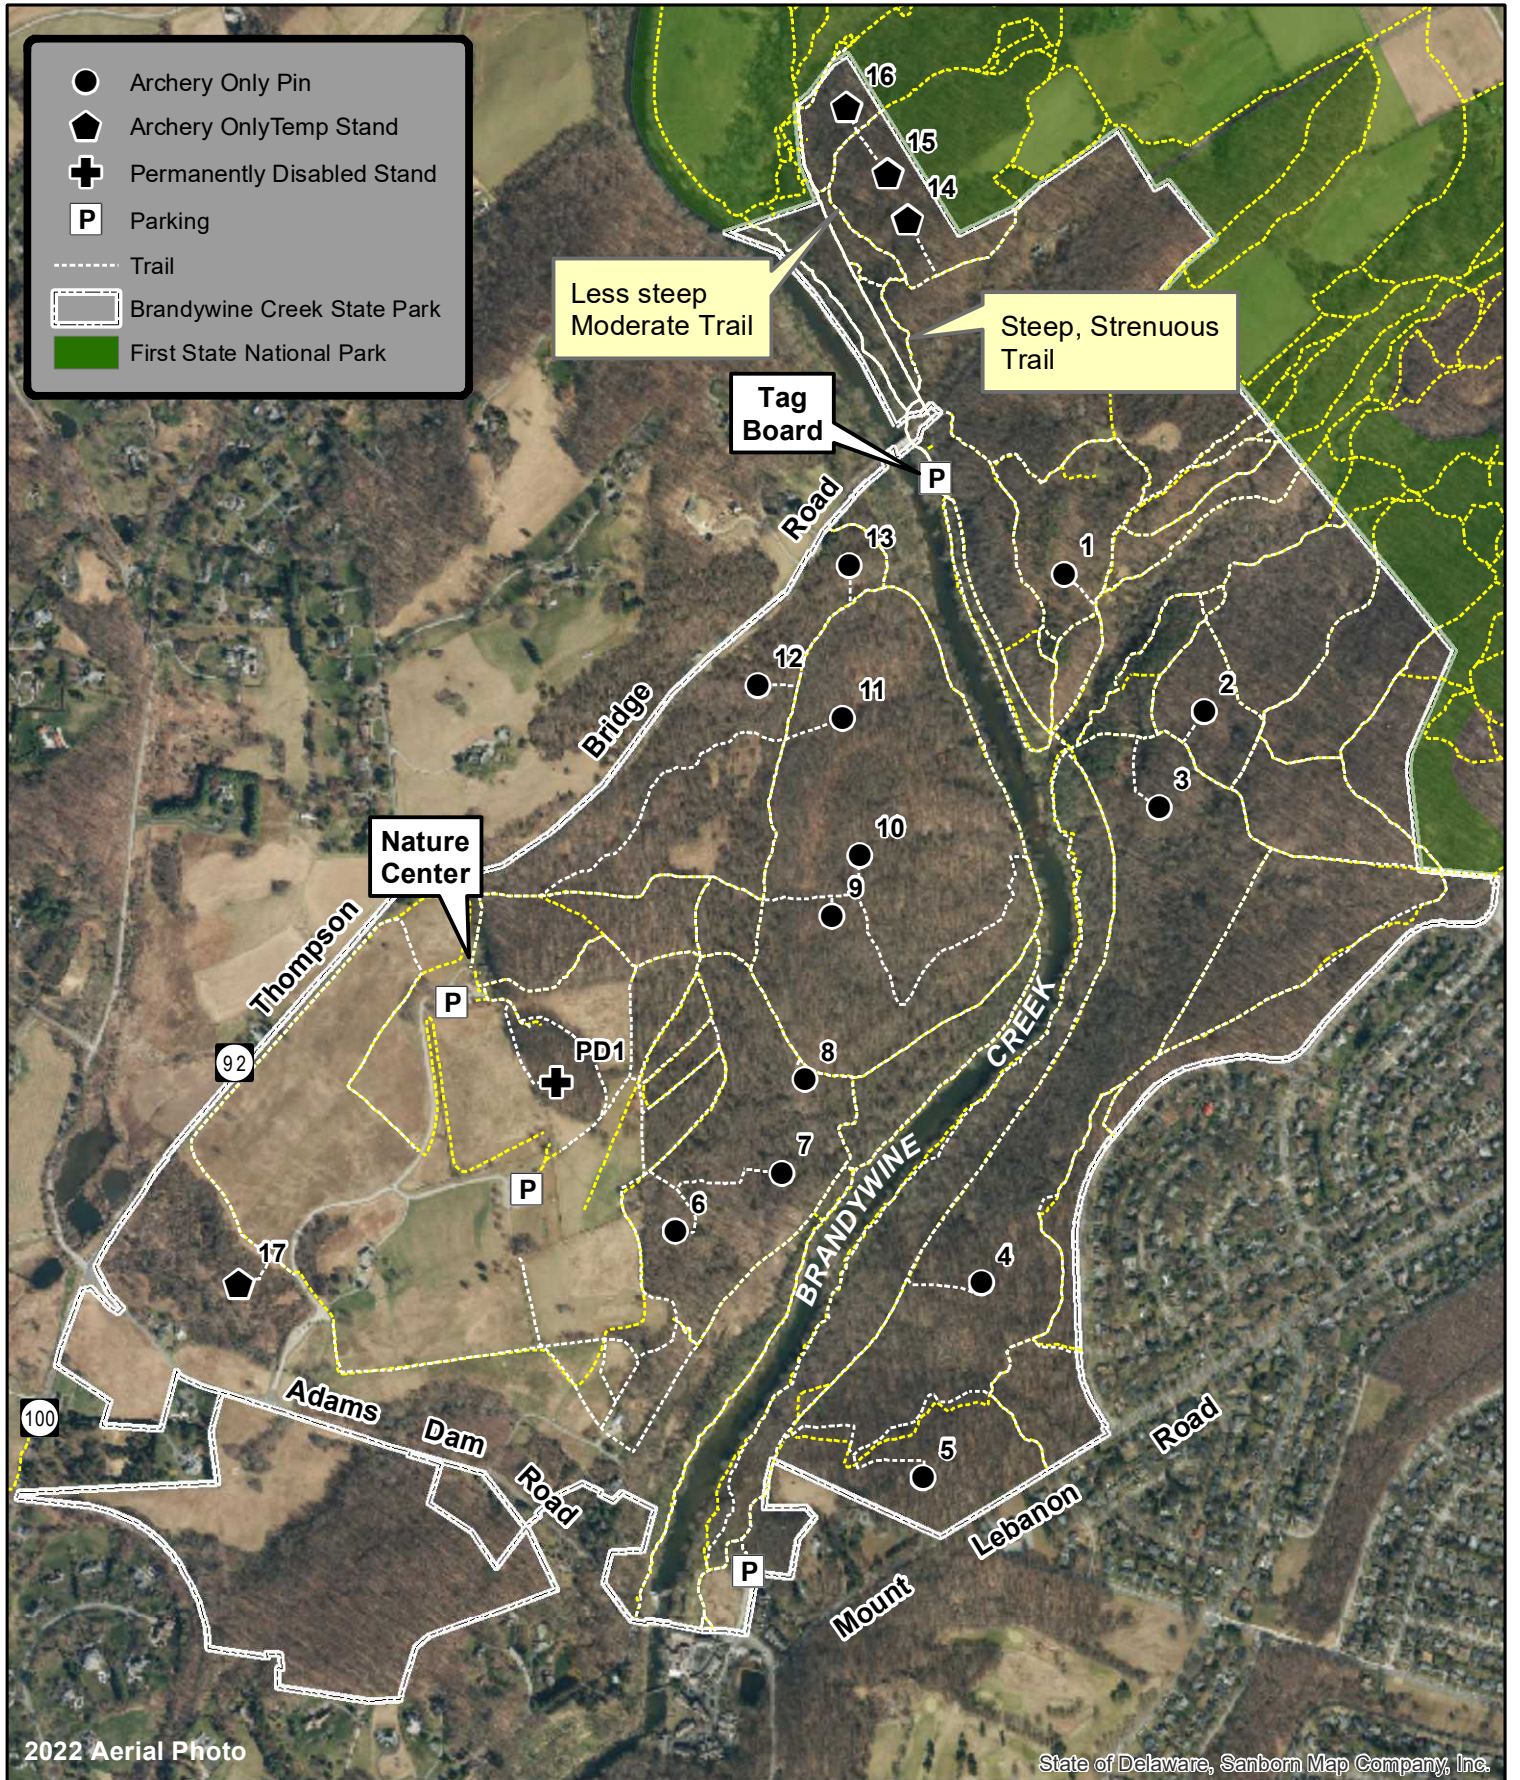

Brandywine Creek State Park Hunting Map 2023-24

- Archery Only Pin
- ⬠ Archery Only Temp Stand
- ⊕ Permanently Disabled Stand
- P Parking
- Trail
- ▭ Brandywine Creek State Park
- First State National Park

2022 Aerial Photo

State of Delaware, Sanborn Map Company, Inc.