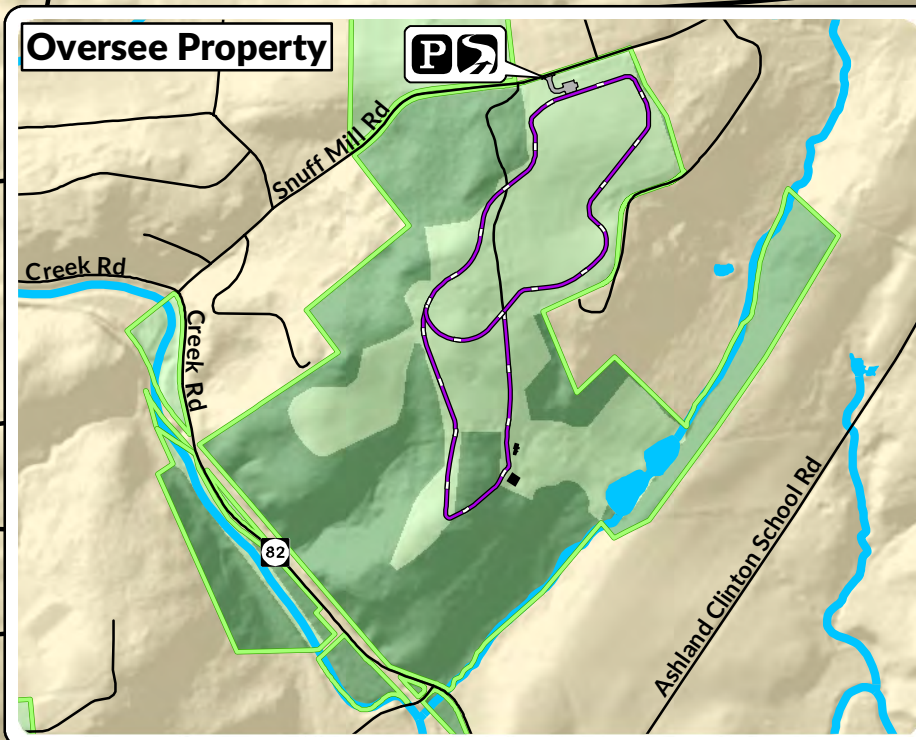

Auburn Valley State Park

Location Map

Legend

- | | | | |
|--|-------------------------------------|--|-----------------|
| | State Park Land | | Parking |
| | Marshall Bridge Preserve (PA) | | Restrooms |
| | Esther Shallcross Marshall Preserve | | Information |
| | Forested Lands | | Trail Head |
| | Water | | Picnic Pavilion |
| | Buildings | | Picnic Table |
| | Parking | | Bird Blind |
| | Restricted Area | | Hiking |
| | Municipalities | | Biking |
| | Roads | | Boundary Marker |
| | Railroad | | |

Trail Legend

	Auburn Valley Trail (1.2 mi.)	
	Trolley Trail (0.5 mi.)	
	Yorklyn Bridge Trail (0.5 mi.)	
	Oversee Farm Trail (1.1 mi.)	
	Mason Dixon Trail	
	Marshall Bridge Preserve Trails	

June 2020