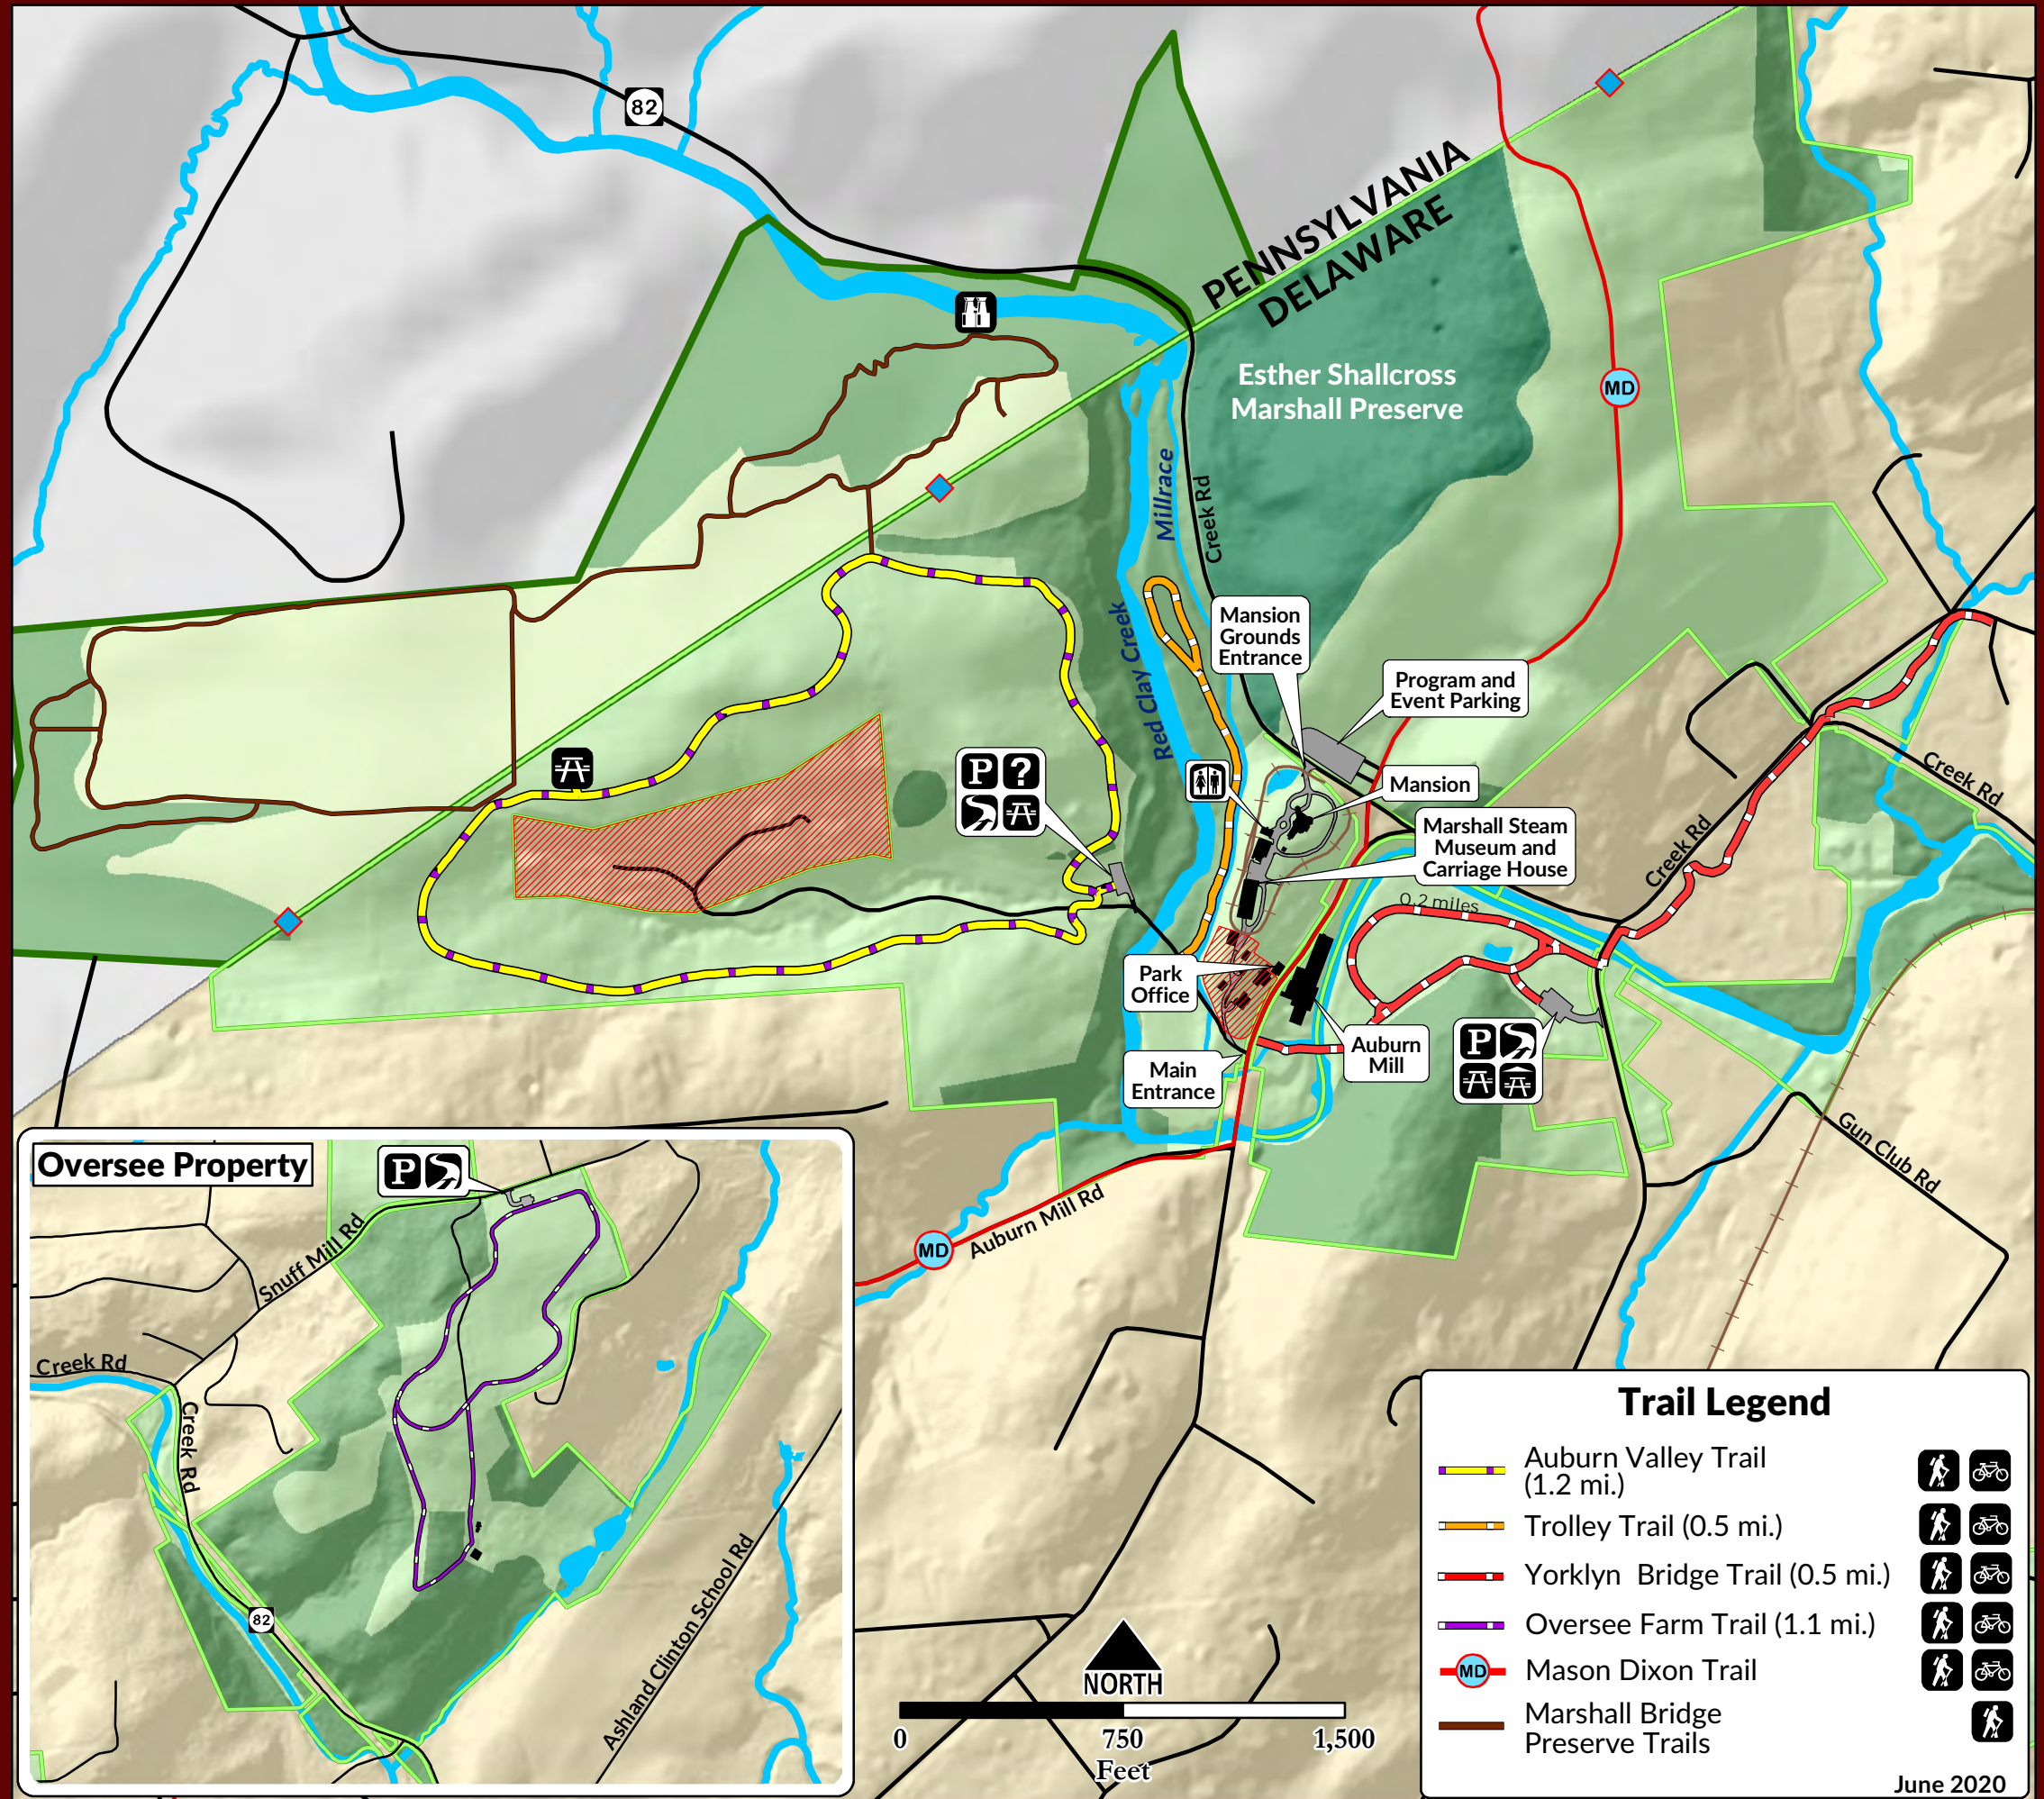

Auburn Valley State Park

Location Map

Legend

- | | | | |
|--|-------------------------------------|--|-----------------|
| | State Park Land | | Parking |
| | Marshall Bridge Preserve (PA) | | Restrooms |
| | Esther Shallcross Marshall Preserve | | Information |
| | Forested Lands | | Trail Head |
| | Water | | Picnic Pavilion |
| | Buildings | | Picnic Table |
| | Parking | | Bird Blind |
| | Restricted Area | | Hiking |
| | Municipalities | | Biking |
| | Roads | | Boundary Marker |
| | Railroad | | |

Park Information

Park Office: (302) 729-4280
 630 Bengé Road
 Auburn Heights Mansion
 3000 Creek Road, P.O. Box 36
 Yorklyn, DE 19736
www.destateparks.com

DELAWARE STATE PARKS
 YOUR OUTDOOR ADVENTURE STARTS HERE

Trail Legend

	Auburn Valley Trail (1.2 mi.)	
	Trolley Trail (0.5 mi.)	
	Yorklyn Bridge Trail (0.5 mi.)	
	Oversee Farm Trail (1.1 mi.)	
	Mason Dixon Trail	
	Marshall Bridge Preserve Trails	

June 2020