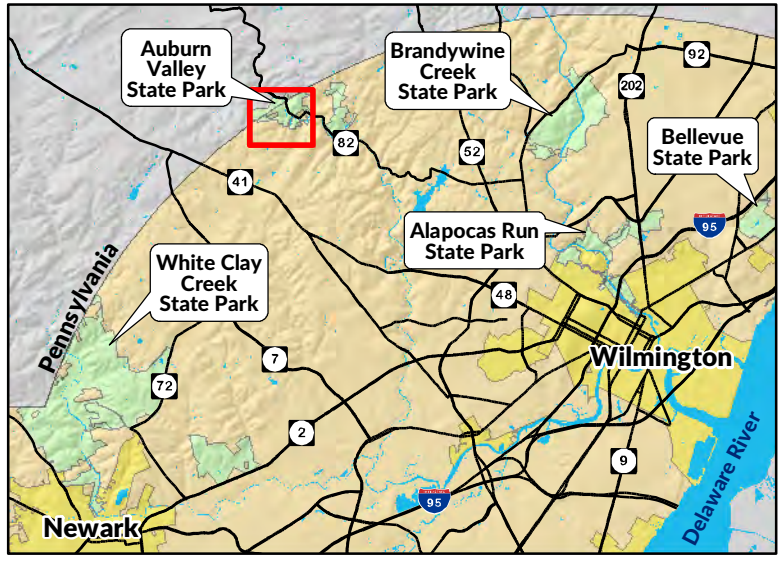

Auburn Valley State Park

Location Map

Legend

- | | | | |
|--|-------------------------------------|--|-----------------|
| | State Park Land | | Parking |
| | Marshall Bridge Preserve (PA) | | Restrooms |
| | Esther Shallcross Marshall Preserve | | Information |
| | Forested Lands | | Trail Head |
| | Water | | Picnic Pavilion |
| | Buildings | | Picnic Table |
| | Parking | | Bird Blind |
| | Restricted Area | | Hiking |
| | Municipalities | | Biking |
| | Roads | | Boundary Marker |
| | Railroad | | |

Trail Legend

	Auburn Valley Trail (1.2 mi.)	
	Trolley Trail (0.5 mi.)	
	Yorklyn Bridge Trail (0.5 mi.)	
	Oversee Farm Trail (1.1 mi.)	
	Mason Dixon Trail	
	Marshall Bridge Preserve Trails	

June 2020